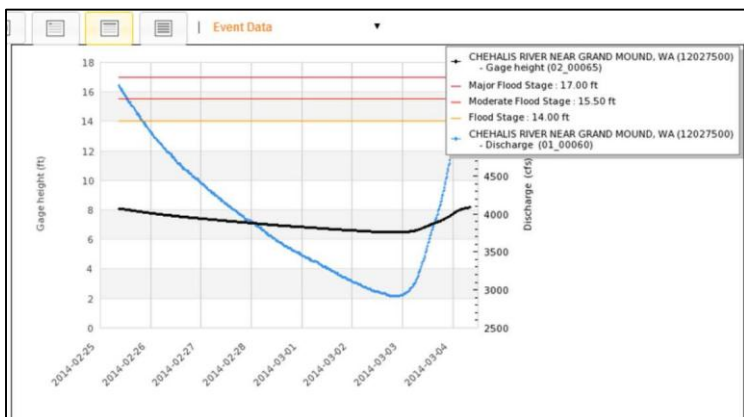

Flood Authority News

Road Conditions

USGS Gages

Help

National Weather Service
www.wr.noaa.gov/sew/

National Weather Service Forecast Office
Seattle, WA

Chehalis River Basin - Flood Warning System
www.chehalisriverflood.com