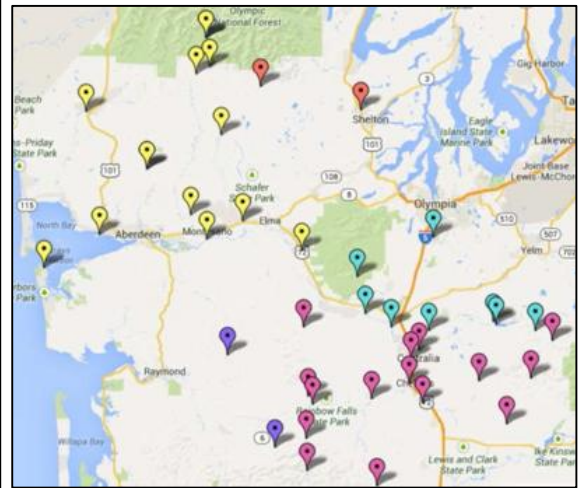

Flood Authority News

Road Conditions

USGS Gages

Help

National Weather Service
www.wr.noaa.gov/sew/

National Weather Service Forecast Office
Seattle, WA

Chehalis River Basin - Flood Warning System
www.chehalisriverflood.com