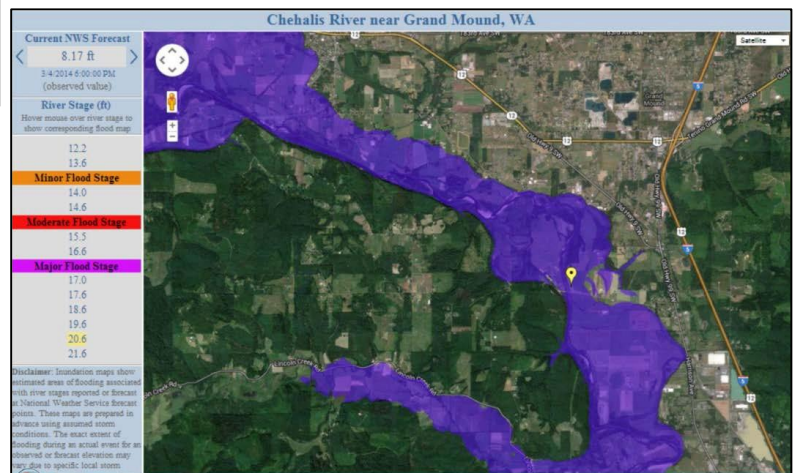

Flood Authority News

Road Conditions

USGS Gages

Help

National Weather Service
www.wr.noaa.gov/sew/

National Weather Service Forecast Office
Seattle, WA

Chehalis River Basin - Flood Warning System
www.chehalisriverflood.com