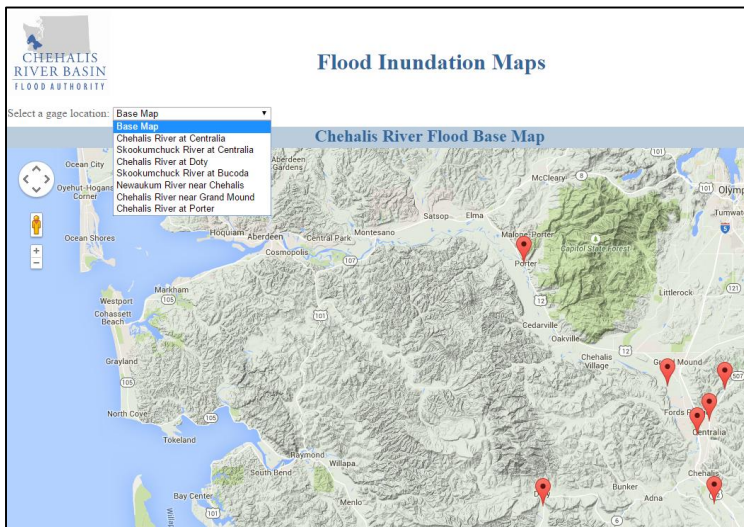

Flood Authority News

Road Conditions

USGS Gages

Help

National Weather Service
www.wr.noaa.gov/sew/

National Weather Service Forecast Office
Seattle, WA

Chehalis River Basin - Flood Warning System
www.chehalisriverflood.com