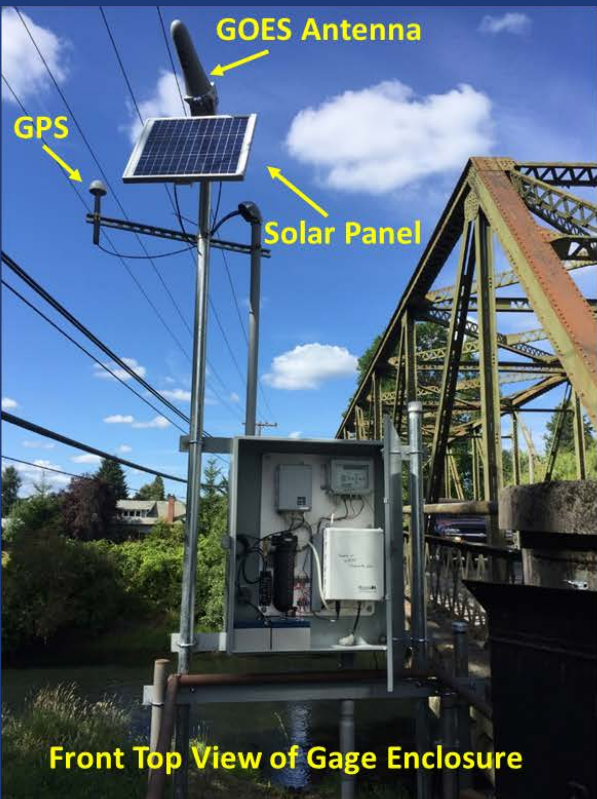

# NWS GAGE UPGRADE – SKOOKUMCHUCK RIVER AT CENTRALIA, WA - 12026600