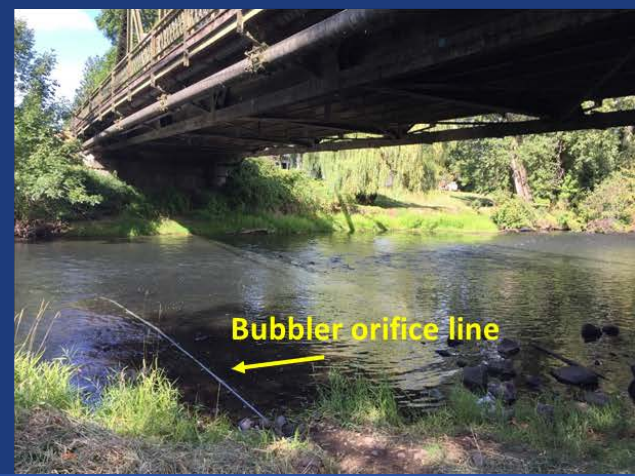

# NWS GAGE UPGRADE – SKOOKUMCHUCK RIVER AT CENTRALIA, WA - 12026600