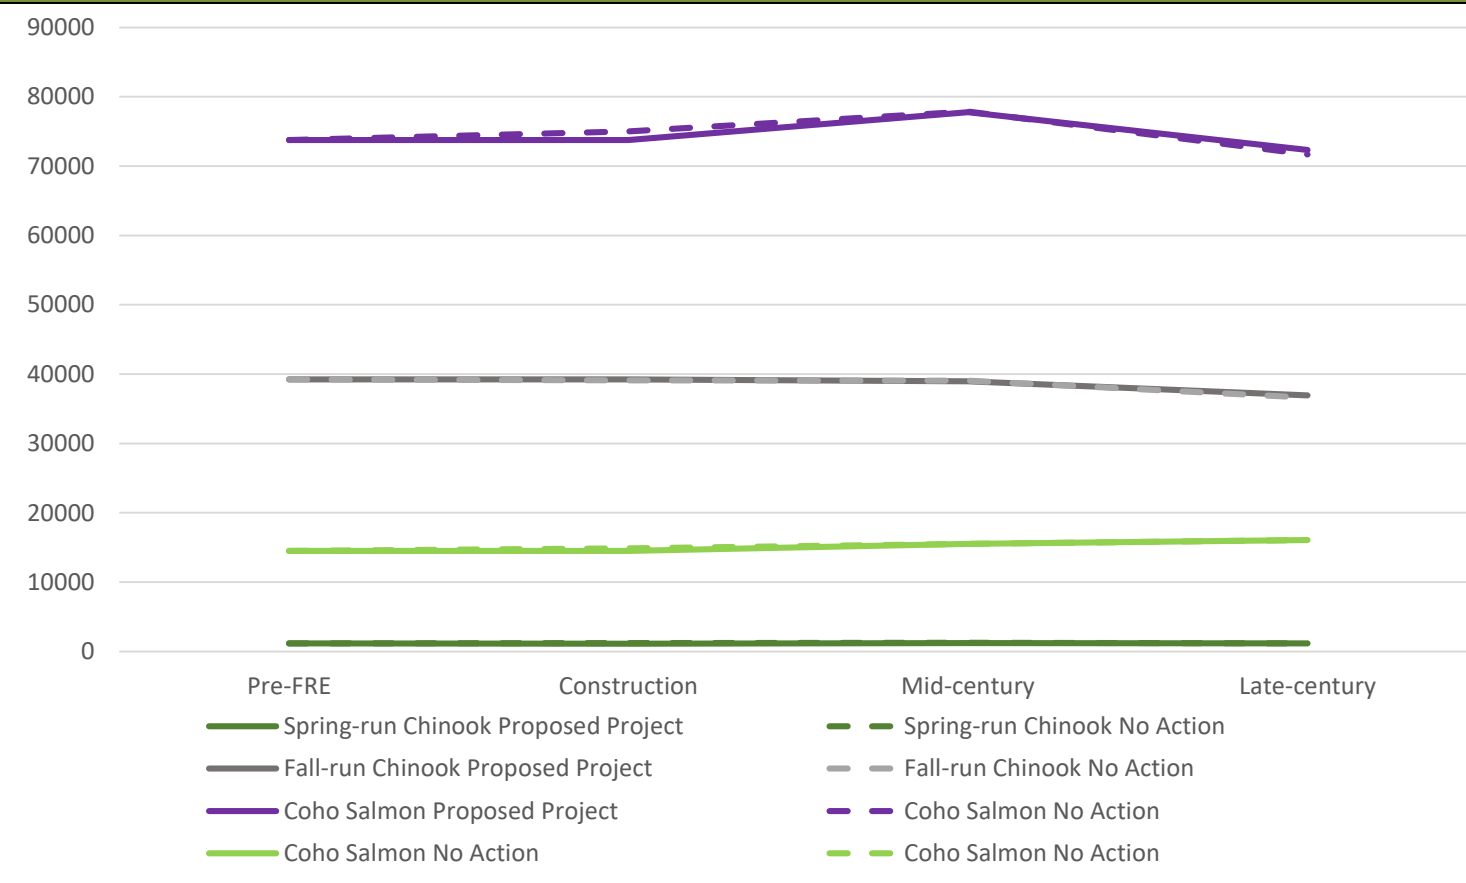

Estimated Abundance Impacts

Estimated Abundance Impacts Basin-wide from Proposed Action and No Action Alternative

Data source: NEPA DEIS Appendix K, Figures 6.4-9, 6.4-10, 6.4-11, and 6.4-12.