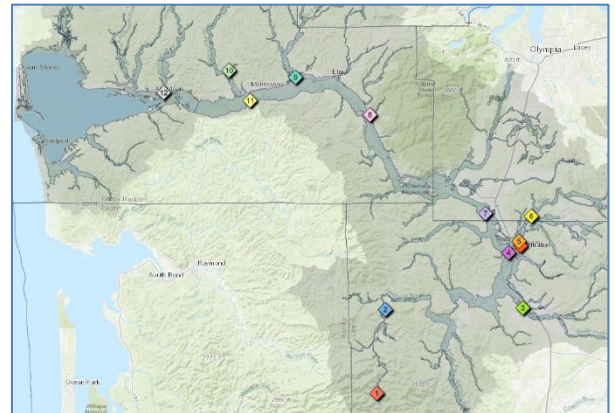

Chehalis Basin Email Flood Alerts

Sign Up Today!

Chehalis Basin Flood Warning System sends automatic email flood alerts.

Email Flood Alerts

- #1 Chehalis River below Thrash Creek - <https://bit.ly/2JVSzuj>
- #2 Chehalis River near Doty - <https://bit.ly/38HTeKq>
- #3 Newaukum River near Chehalis - <https://bit.ly/3pzrmhF>
- #4 Chehalis River at Centralia - <https://bit.ly/2lq8SPW>
- #5 Skookumchuck River at Centralia - <https://bit.ly/3pl1wO2>
- #6 Skookumchuck River near Bucoda - <https://bit.ly/2H3lATY>
- #7 Chehalis River near Grand Mound - <https://bit.ly/36zBoq1>
- #8 Chehalis River at Porter - <https://bit.ly/3ktep4Y>
- #9 Satsop River near Satsop - <https://bit.ly/2Us4emC>
- #10 Wynoochee River near Montesano - <https://bit.ly/32HnuB3>
- #11 Chehalis River near Montesano - <https://bit.ly/36CL9Ed>
- #12 Wishkah River at Aberdeen - <https://bit.ly/3w63JR8>
- #13 China Creek above FCS at Centralia - <https://bit.ly/3rZc6gl>

Click [here](#) or image to access Flood Warning System.

Click [here](#) or image to open Email Gage Alerts map.

Sign Up today to receive automatic email flood alerts.

Sign Up Option #1 (Email)

Email both jennifer.mcadoo@icf.com and vincent@westconsultants.com: