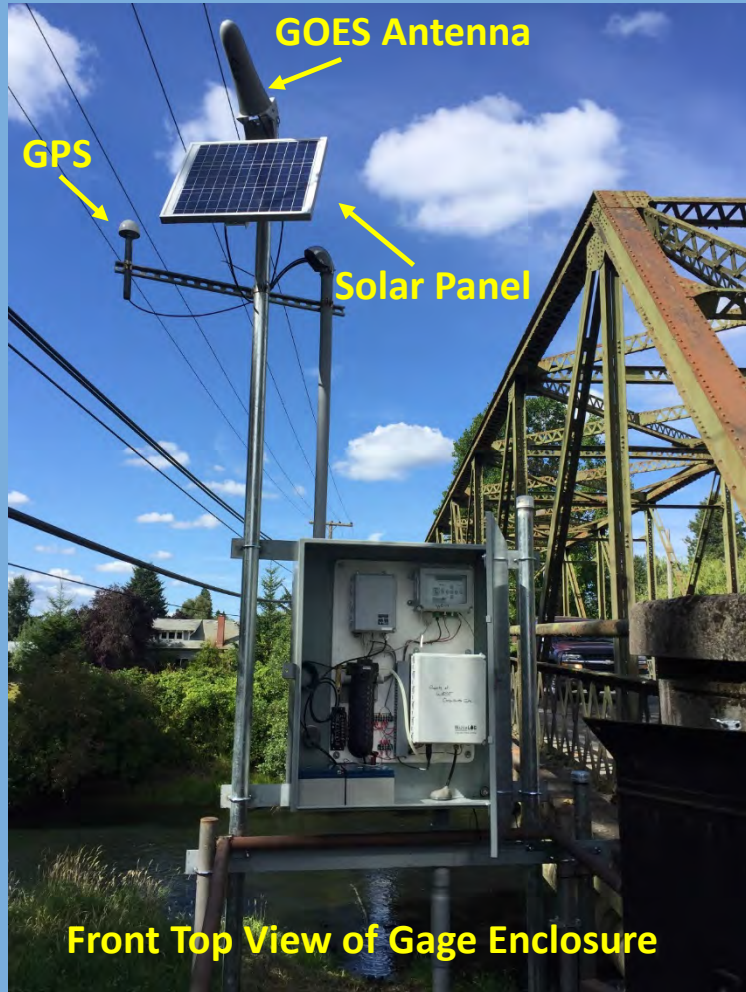

# NWS GAGE UPGRADE – SKOOKUMCHUCK RIVER AT CENTRALIA, WA - 12026600

NWS GAGE UPGRADE  
CHEHALIS AT CENTRALIA, WA  
[12025500](#)