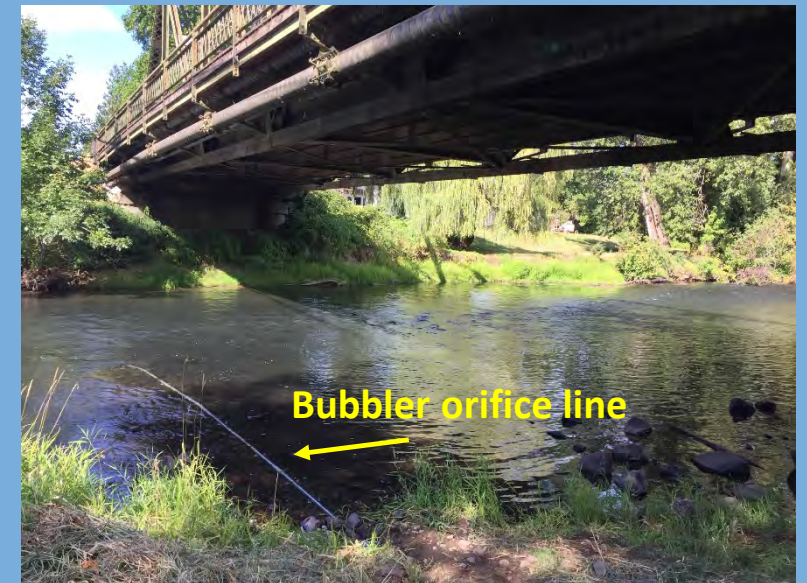

# NWS GAGE UPGRADE – SKOOKUMCHUCK RIVER AT CENTRALIA, WA - 12026600

NWS GAGE UPGRADE  
CHEHALIS AT CENTRALIA, WA  
[12025500](#)