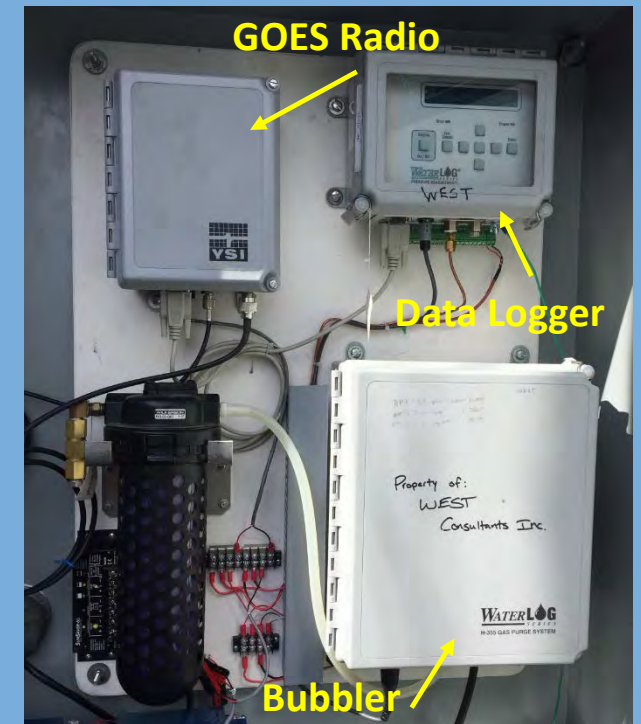

# NWS GAGE UPGRADE – SKOOKUMCHUCK RIVER AT CENTRALIA, WA - 12026600

NWS GAGE UPGRADE  
CHEHALIS AT CENTRALIA, WA  
[12025500](#)