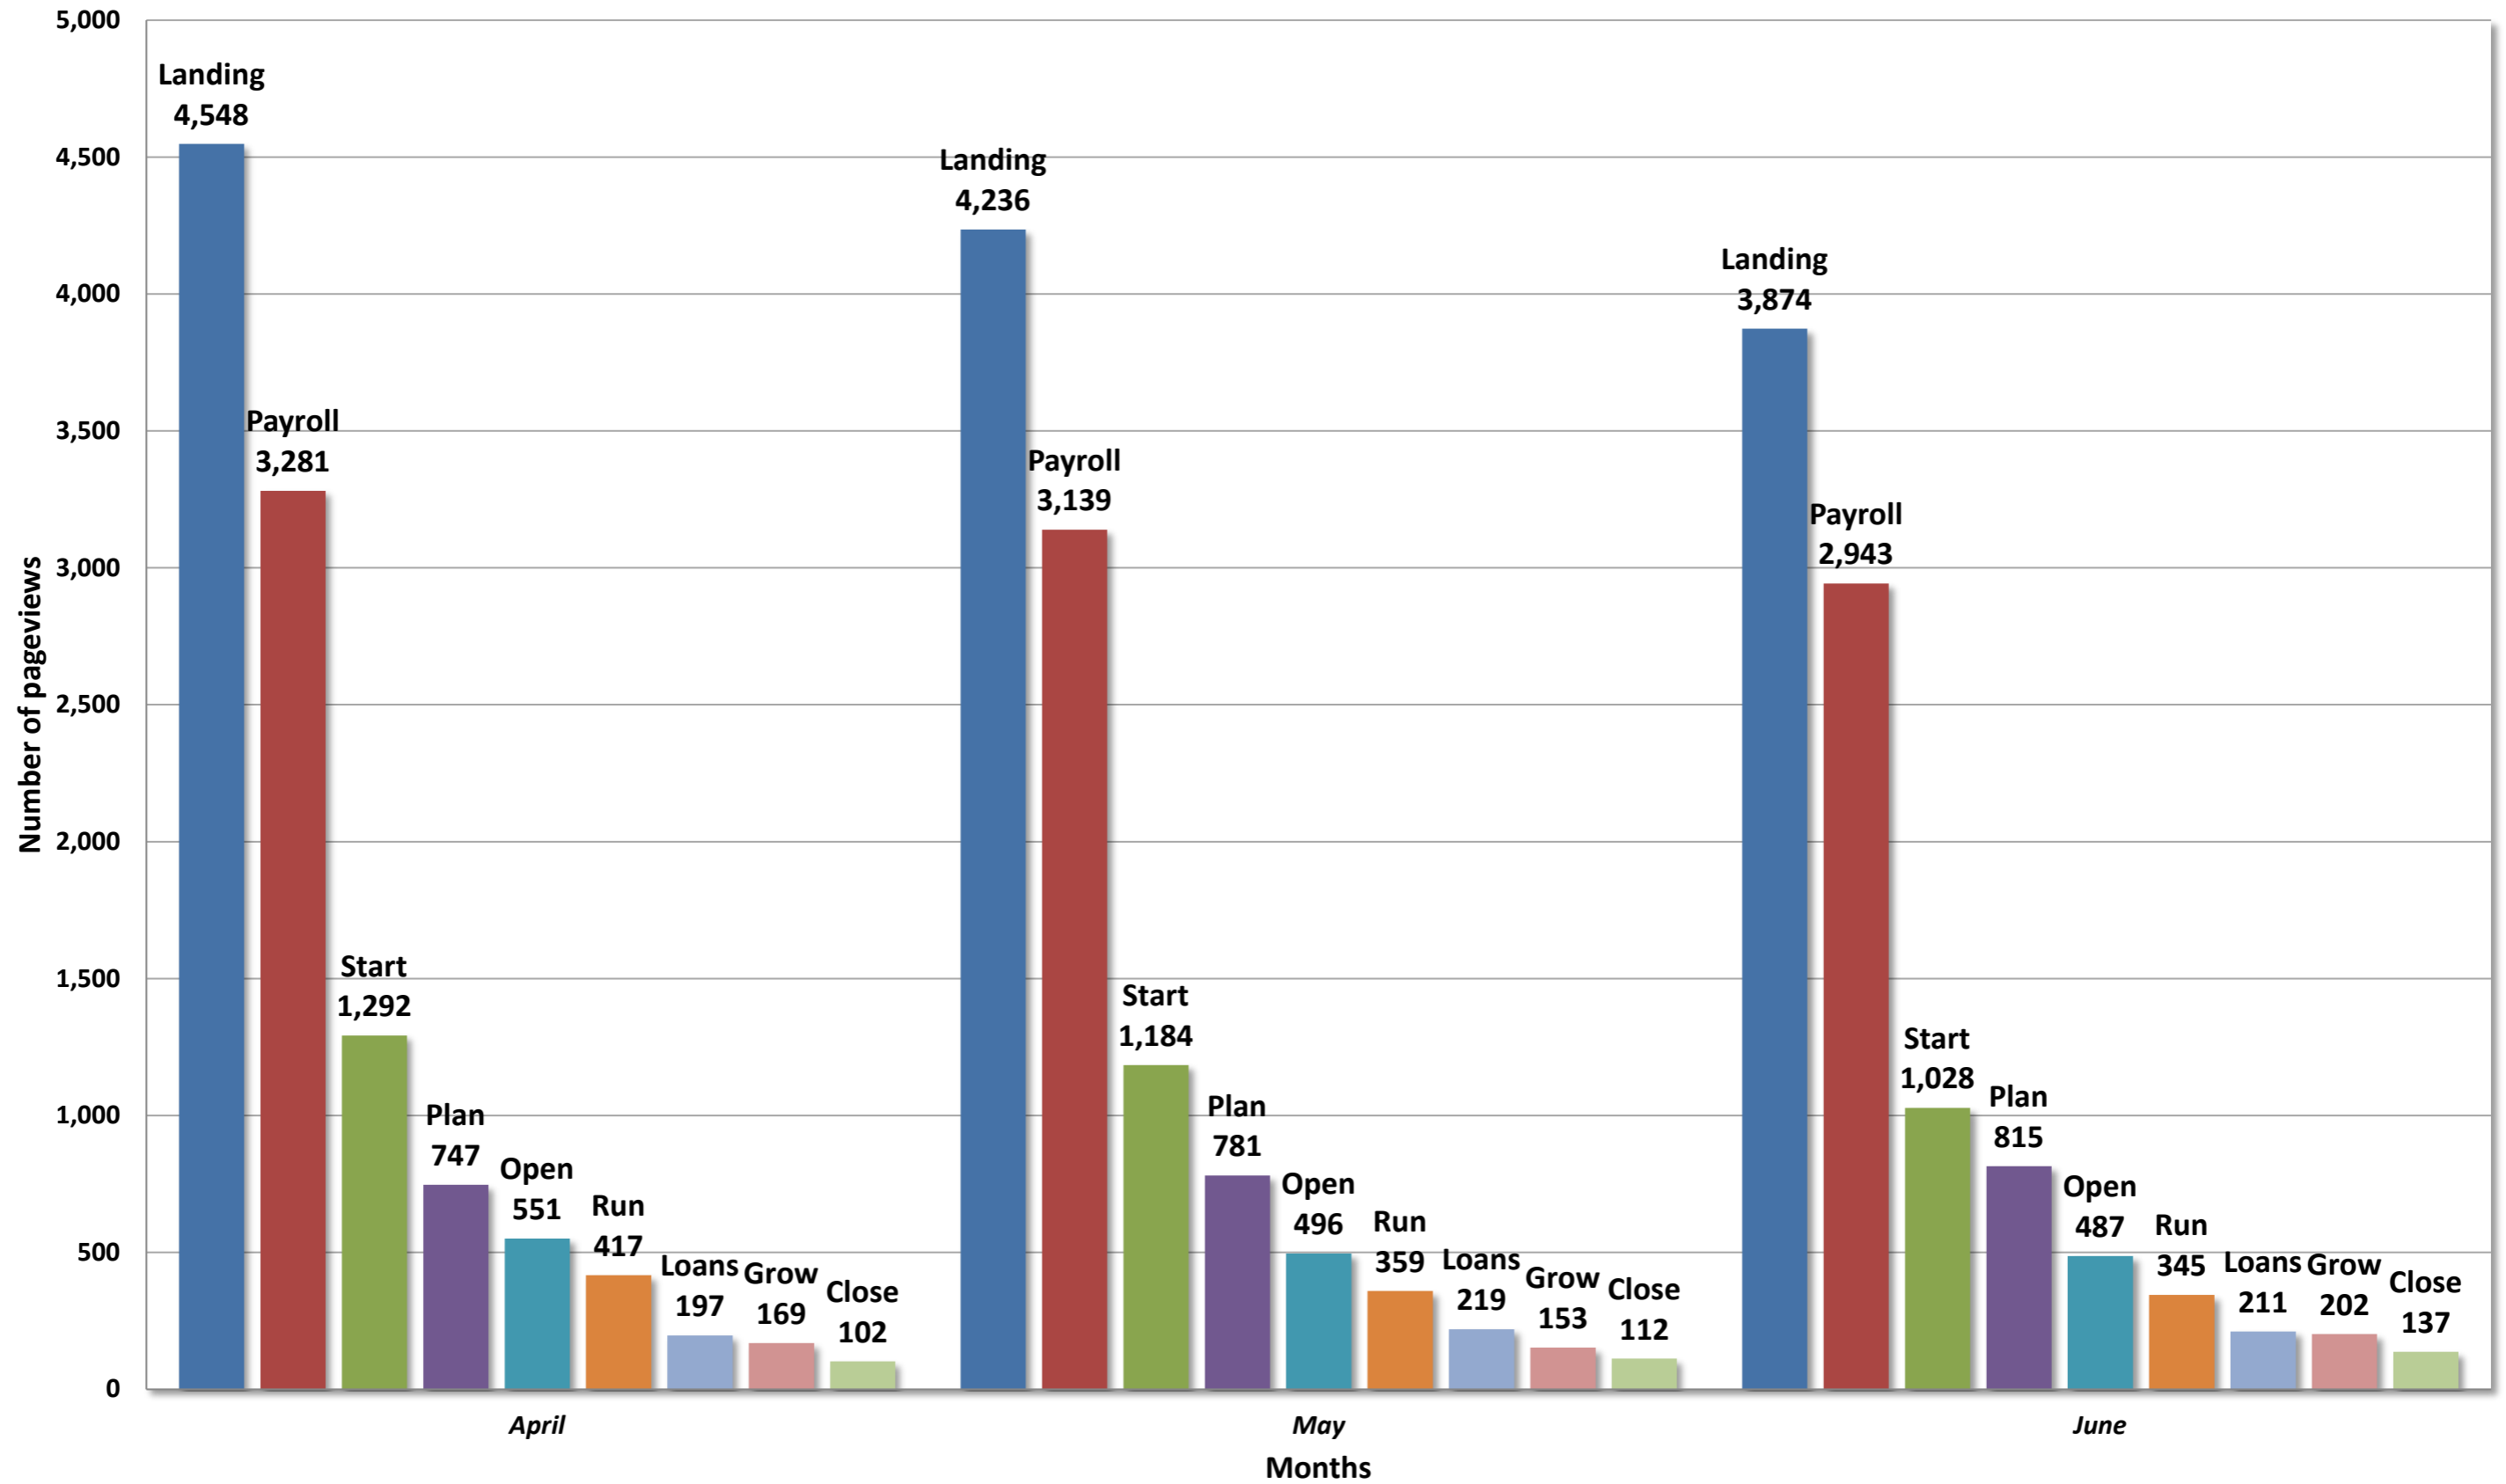

**Small Business Guide (Translated) - Downloads**  
*April 2018 - June 2018*

Small Business Guide - Pageviews

Referrer	Landing	Start	Plan	Open	Payroll	Run	Grow	Loan	Close	Total
bls.dor.wa.gov	3,392	999	582	409	147	260	69	108	40	6,006
lni.wa.gov	1,733	304	183	216	328	137	107	41	39	3,088
ezview.wa.gov	157	15	27	16	20	9	6	10	7	267
access.wa.gov	139	31	18	10	19	5		7		229
dol.wa.gov	118	28	26	15	3	19	2	2	5	218
help.oria.wa.gov	70	30	23	13	31	9	8	11	7	202
esd.wa.gov	71	1	4	2	17	13	2	8	4	122
business.wa.gov	3	1	1	6	73	1	3	2		90
sos.wa.gov	8	19	4	14	2	1		1	1	50
chat-corps.sos.wa.gov	5	24	3	6	3	2				43
dor.wa.gov	7	1		2		2		1		13
inside.lni.wa.gov	6	1		1						8
wsgc.wa.gov	1	6								7
commerce.wa.gov	2	2	1					1		6
dshs.wa.gov	5	1								6
dva.wa.gov	3							2		5
ecology.wa.gov	2		2	1						5
wtb.wa.gov	2	1							1	4
atg.wa.gov	1	1		1					1	4
ofm.wa.gov	2	1							1	4
lcb.wa.gov	3									3
leg.wa.gov	1									1
<b>Total</b>	<b>5,731</b>	<b>1,466</b>	<b>874</b>	<b>712</b>	<b>643</b>	<b>458</b>	<b>197</b>	<b>194</b>	<b>106</b>	<b>10,381</b>

**ORIA Website Sessions - Countries**

*April 2018 - June 2018*

Country	Session
United States	23,483
Canada	197
France	116
United Kingdom	39
(not set)	36
South Korea	34
Australia	25
India	14
Germany	12
Japan	8
Peru	8
Spain	7
Singapore	7
Ireland	5
Philippines	5
Zambia	5
Zimbabwe	4
Netherlands	4
Chile	3
Thailand	3

Country	Session
Mexico	2
Bangladesh	2
Italy	2
Swaziland	2
Nigeria	2
Ukraine	2
Pakistan	1
Brazil	1
Czechia	1
Tanzania	1
Austria	1
Namibia	1
Ethiopia	1
South Africa	1
China	1
Norway	1
Qatar	1
Liberia	1
Dominican Republic	1
Somalia	1
Hong Kong	1
Malawi	1