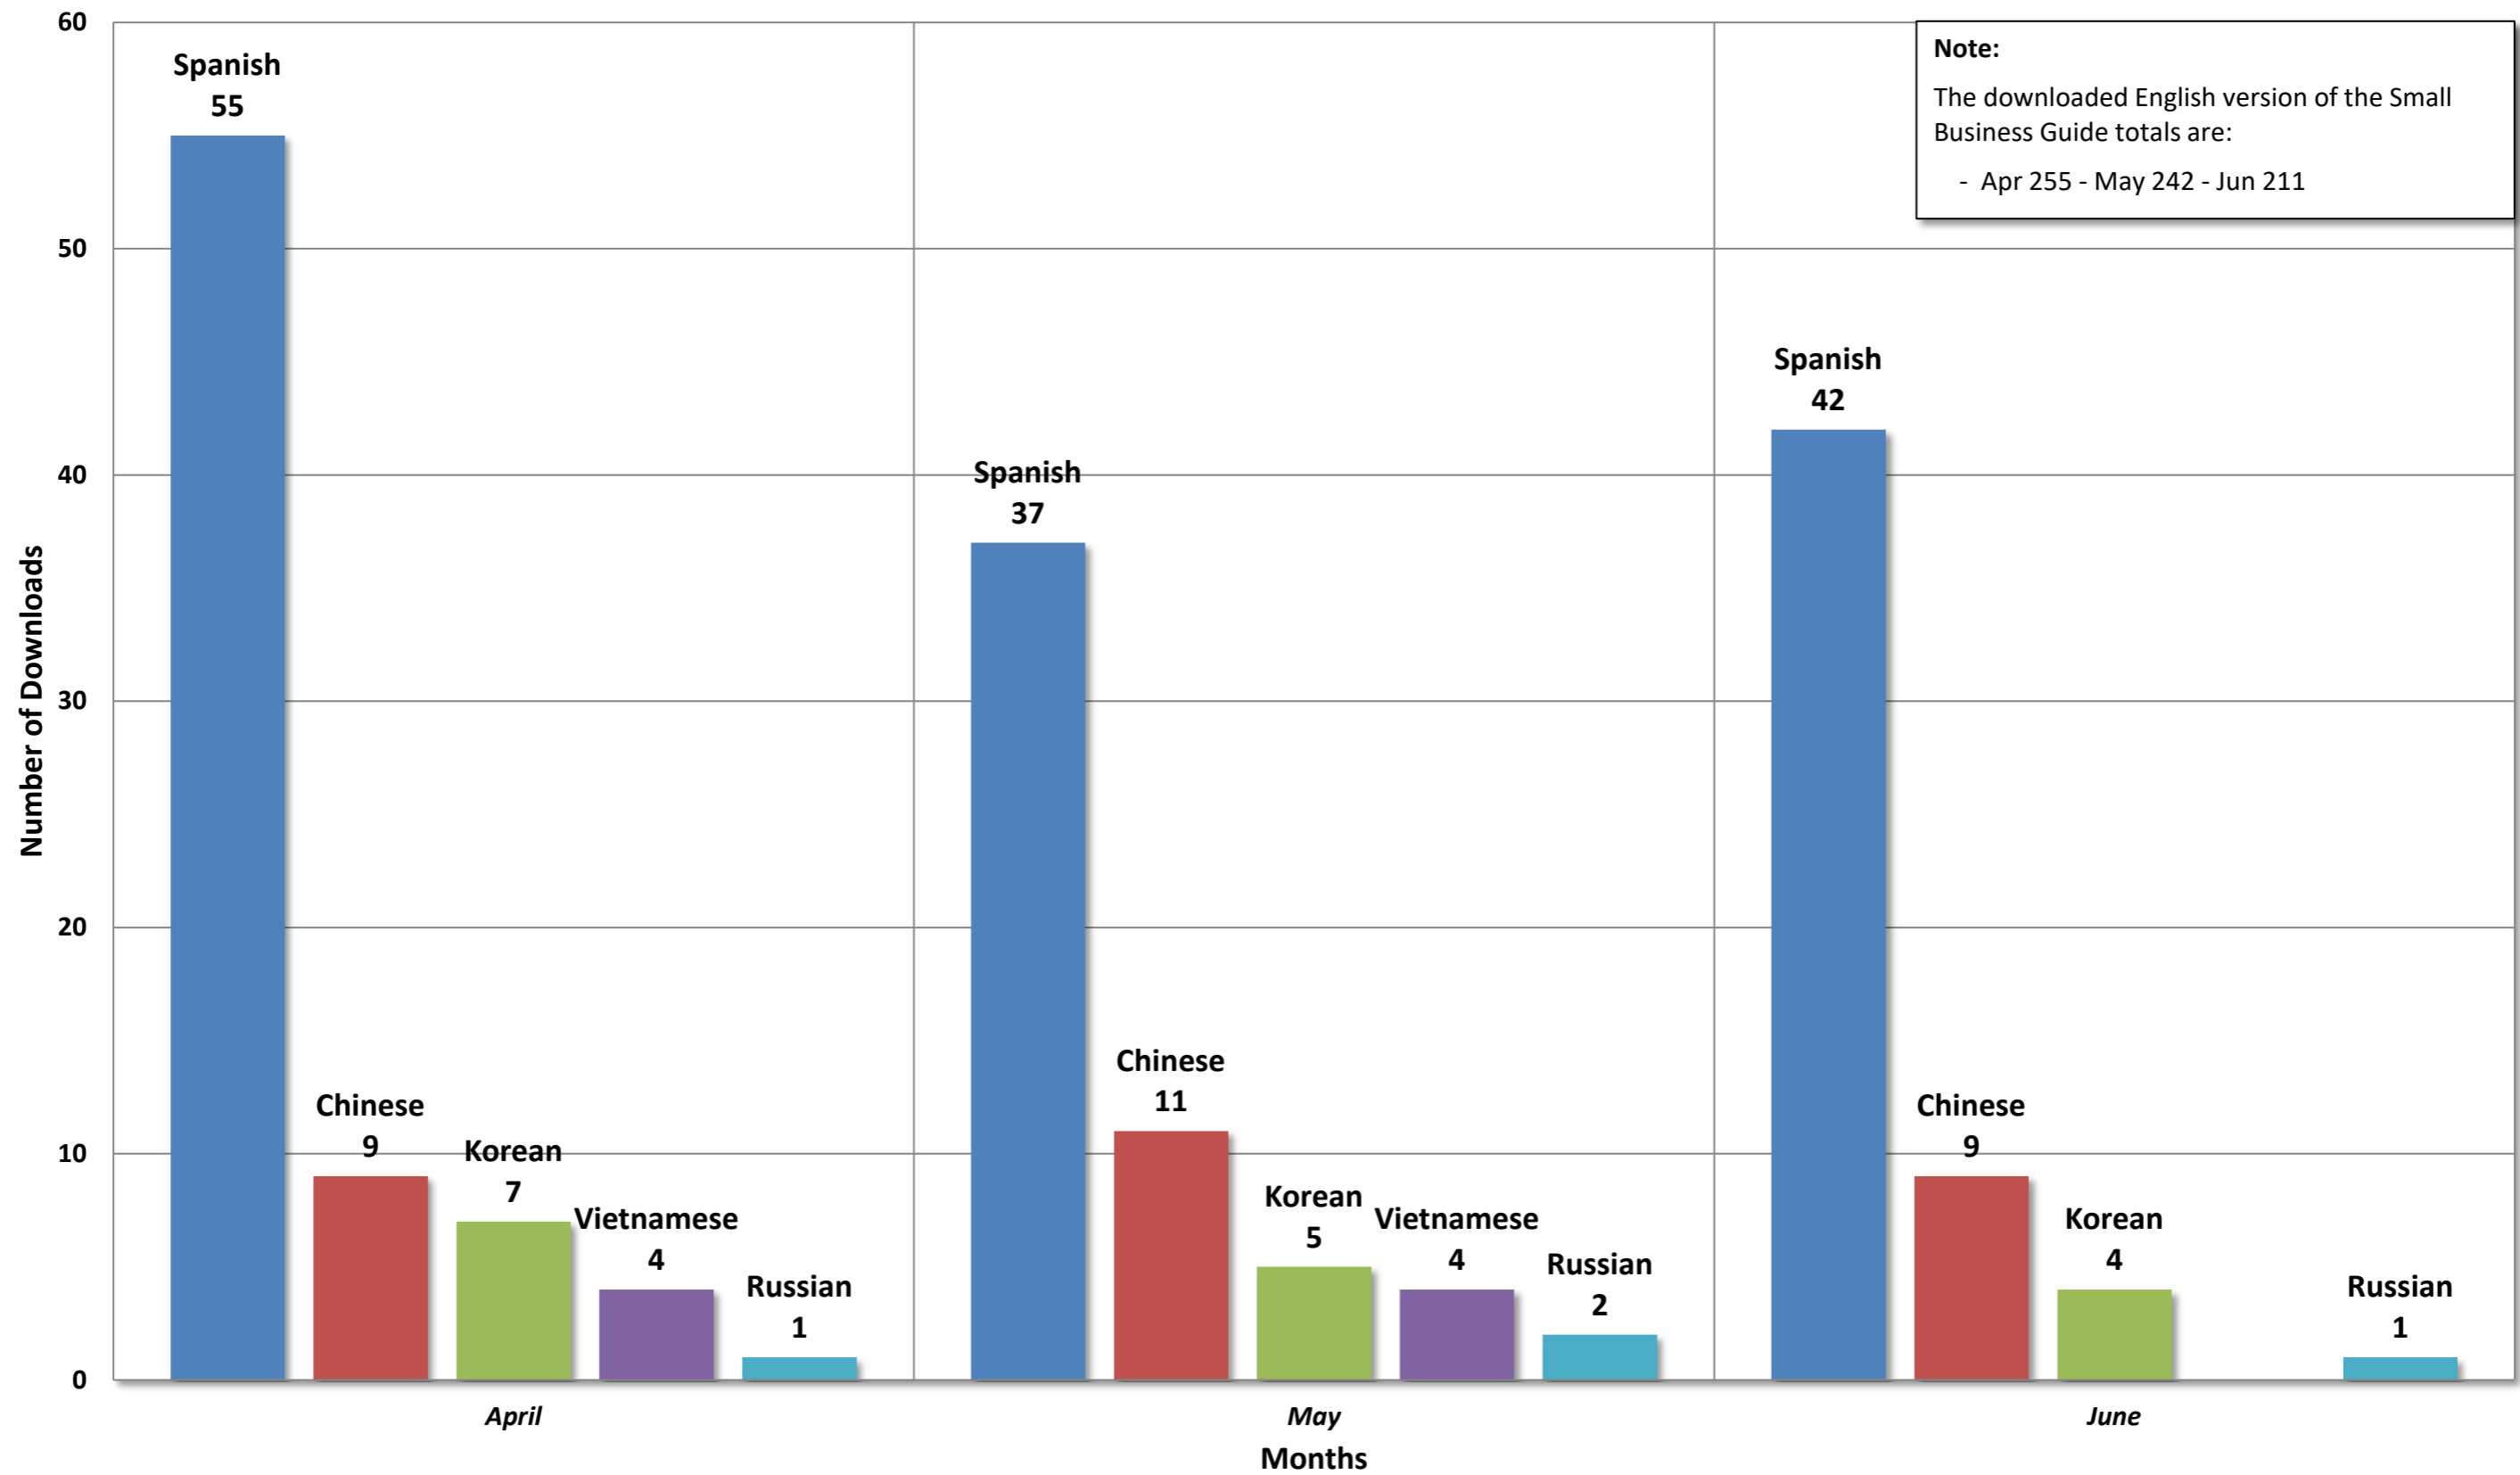

**Small Business Guide (Translated) - Downloads**  
*April 2018 - June 2018*

Small Business Guide - Pageviews

Referrer	Landing	Start	Plan	Open	Payroll	Run	Grow	Loan	Close	Total
bls.dor.wa.gov	3,392	999	582	409	147	260	69	108	40	6,006
lni.wa.gov	1,733	304	183	216	328	137	107	41	39	3,088
ezview.wa.gov	157	15	27	16	20	9	6	10	7	267
access.wa.gov	139	31	18	10	19	5		7		229
dol.wa.gov	118	28	26	15	3	19	2	2	5	218
help.oria.wa.gov	70	30	23	13	31	9	8	11	7	202
esd.wa.gov	71	1	4	2	17	13	2	8	4	122
business.wa.gov	3	1	1	6	73	1	3	2		90
sos.wa.gov	8	19	4	14	2	1		1	1	50
chat-corps.sos.wa.gov	5	24	3	6	3	2				43
dor.wa.gov	7	1		2		2		1		13
inside.lni.wa.gov	6	1		1						8
wsgc.wa.gov	1	6								7
commerce.wa.gov	2	2	1					1		6
dshs.wa.gov	5	1								6
dva.wa.gov	3							2		5
ecology.wa.gov	2		2	1						5
wtb.wa.gov	2	1							1	4
atg.wa.gov	1	1		1					1	4
ofm.wa.gov	2	1							1	4
lcb.wa.gov	3									3
leg.wa.gov	1									1
<b>Total</b>	<b>5,731</b>	<b>1,466</b>	<b>874</b>	<b>712</b>	<b>643</b>	<b>458</b>	<b>197</b>	<b>194</b>	<b>106</b>	<b>10,381</b>

**ORIA Website Sessions - Countries**

*April 2018 - June 2018*

Country	Session
United States	23,483
Canada	197
France	116
United Kingdom	39
(not set)	36
South Korea	34
Australia	25
India	14
Germany	12
Japan	8
Peru	8
Spain	7
Singapore	7
Ireland	5
Philippines	5
Zambia	5
Zimbabwe	4
Netherlands	4
Chile	3
Thailand	3

Country	Session
Mexico	2
Bangladesh	2
Italy	2
Swaziland	2
Nigeria	2
Ukraine	2
Pakistan	1
Brazil	1
Czechia	1
Tanzania	1
Austria	1
Namibia	1
Ethiopia	1
South Africa	1
China	1
Norway	1
Qatar	1
Liberia	1
Dominican Republic	1
Somalia	1
Hong Kong	1
Malawi	1

State	Session
Missouri	75
Wyoming	69
South Carolina	69
Montana	65
Connecticut	63
Nebraska	58
Hawaii	58
Louisiana	58
Kansas	55
Arkansas	50
Oklahoma	49
Iowa	45
Kentucky	42
South Dakota	34
Alaska	31
New Mexico	31
Delaware	29
New Hampshire	29
Vermont	25
Mississippi	25
(not set)	24
North Dakota	23
West Virginia	23
Maine	20
Rhode Island	19