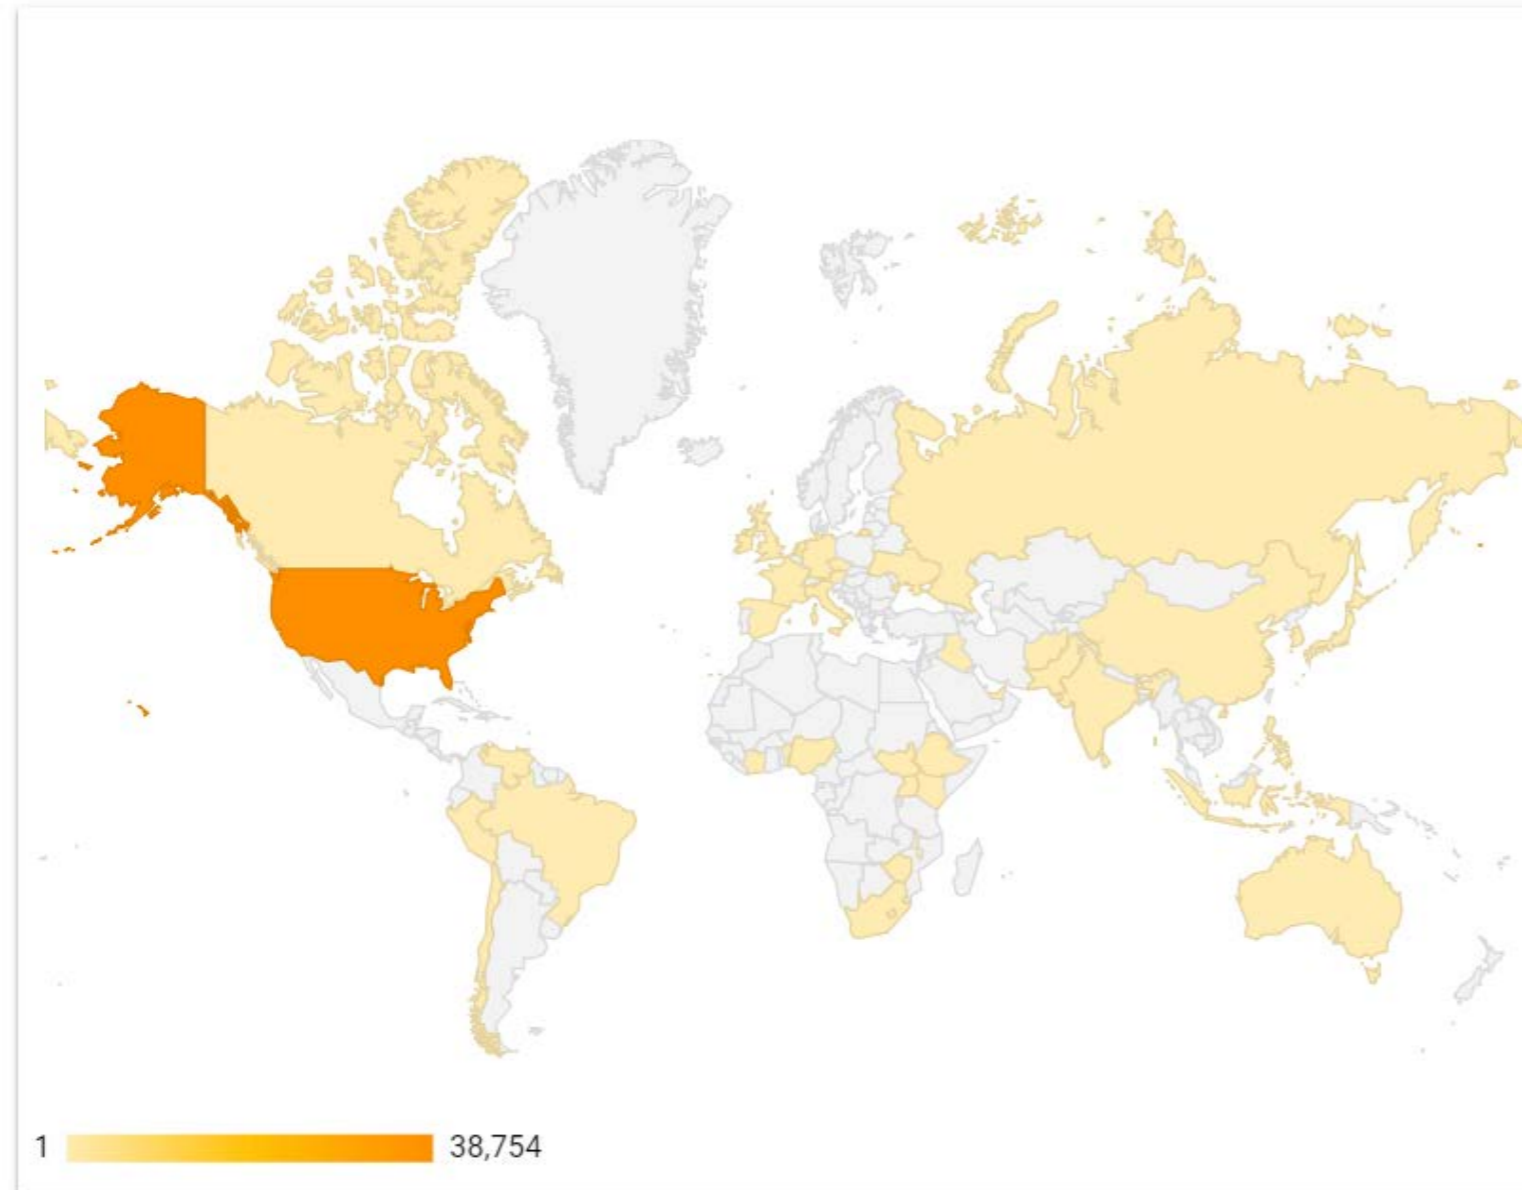

Number of pageviews by referring agency

Pageview Referrer	Page									
	Landing	Start	Open	Plan	Payroll	Run	Loans	Grow	Close	Total
bls.dor.wa.gov	1,876	532	235	288	111	159	71	36	20	3,328
lni.wa.gov	1,232	198	221	139	234	91	52	66	17	2,250
esd.wa.gov	171	14	21	10	59	17	15	9	11	327
help.oria.wa.gov	35	13	6	23	27	5	9	4	25	147
access.wa.gov	75	8	4	7	5	2	1	3		105
business.wa.gov	23	7	3	1	25	3	7	3		72
ezview.wa.gov	19	8	2	10	5	5		5	1	55
dol.wa.gov	10	1	1	1					1	14
dva.wa.gov	5			2	1		1			9
wsgc.wa.gov	8	1								9
sos.wa.gov	3	5								8
inside.lni.wa.gov	4	1		1	1					7
ofm.wa.gov	2	1		1		1		1	1	7
wsdot.wa.gov	2		1		1			1		5
dor.wa.gov	3	1				1				5
epermitting.wa.gov	2				1		1		1	5
lcb.wa.gov	4									4
chat-corps.sos.wa.gov		3		1						4
apps.oria.wa.gov	3			1						4
finditconsumer.wa.gov	3									3
business.oria.wa.gov	3									3
dshs.wa.gov	1					1				2
commerce.wa.gov	1									1
ecology.wa.gov	1									1
Total	3,486	793	494	485	470	285	157	128	77	6,375

By Country

Country	Pageview
United States	38,754
Canada	261
France	183
(not set)	54
United Kingdom	48
Australia	43
South Korea	24
India	20
Japan	20
Netherlands	14
Germany	9
Philippines	7
Nigeria	7
Brazil	6
Russia	6
Iraq	5
Italy	5
Côte d'Ivoire	4
Venezuela	4
Singapore	4
Spain	4

Country	Pageview
South Africa	3
Sri Lanka	3
Benin	3
Indonesia	3
Peru	2
Austria	2
Ethiopia	2
Chile	2
Malawi	1
Czechia	1
Pakistan	1
South Sudan	1
Afghanistan	1
Uganda	1
China	1
United Arab Emirates	1
Ukraine	1
Ireland	1
Zimbabwe	1
Kenya	1
Lesotho	1

State	Pageview
Maryland	88
Indiana	87
Nevada	86
Alaska	83
Iowa	73
Kentucky	71
Connecticut	68
Nebraska	67
Hawaii	65
Alabama	64
Arkansas	63
South Carolina	63
Oklahoma	55
Louisiana	53
New Hampshire	38
New Mexico	35
North Dakota	31
Maine	29
Mississippi	29
West Virginia	23
Wyoming	18
Vermont	18
Delaware	13
Rhode Island	13
South Dakota	8