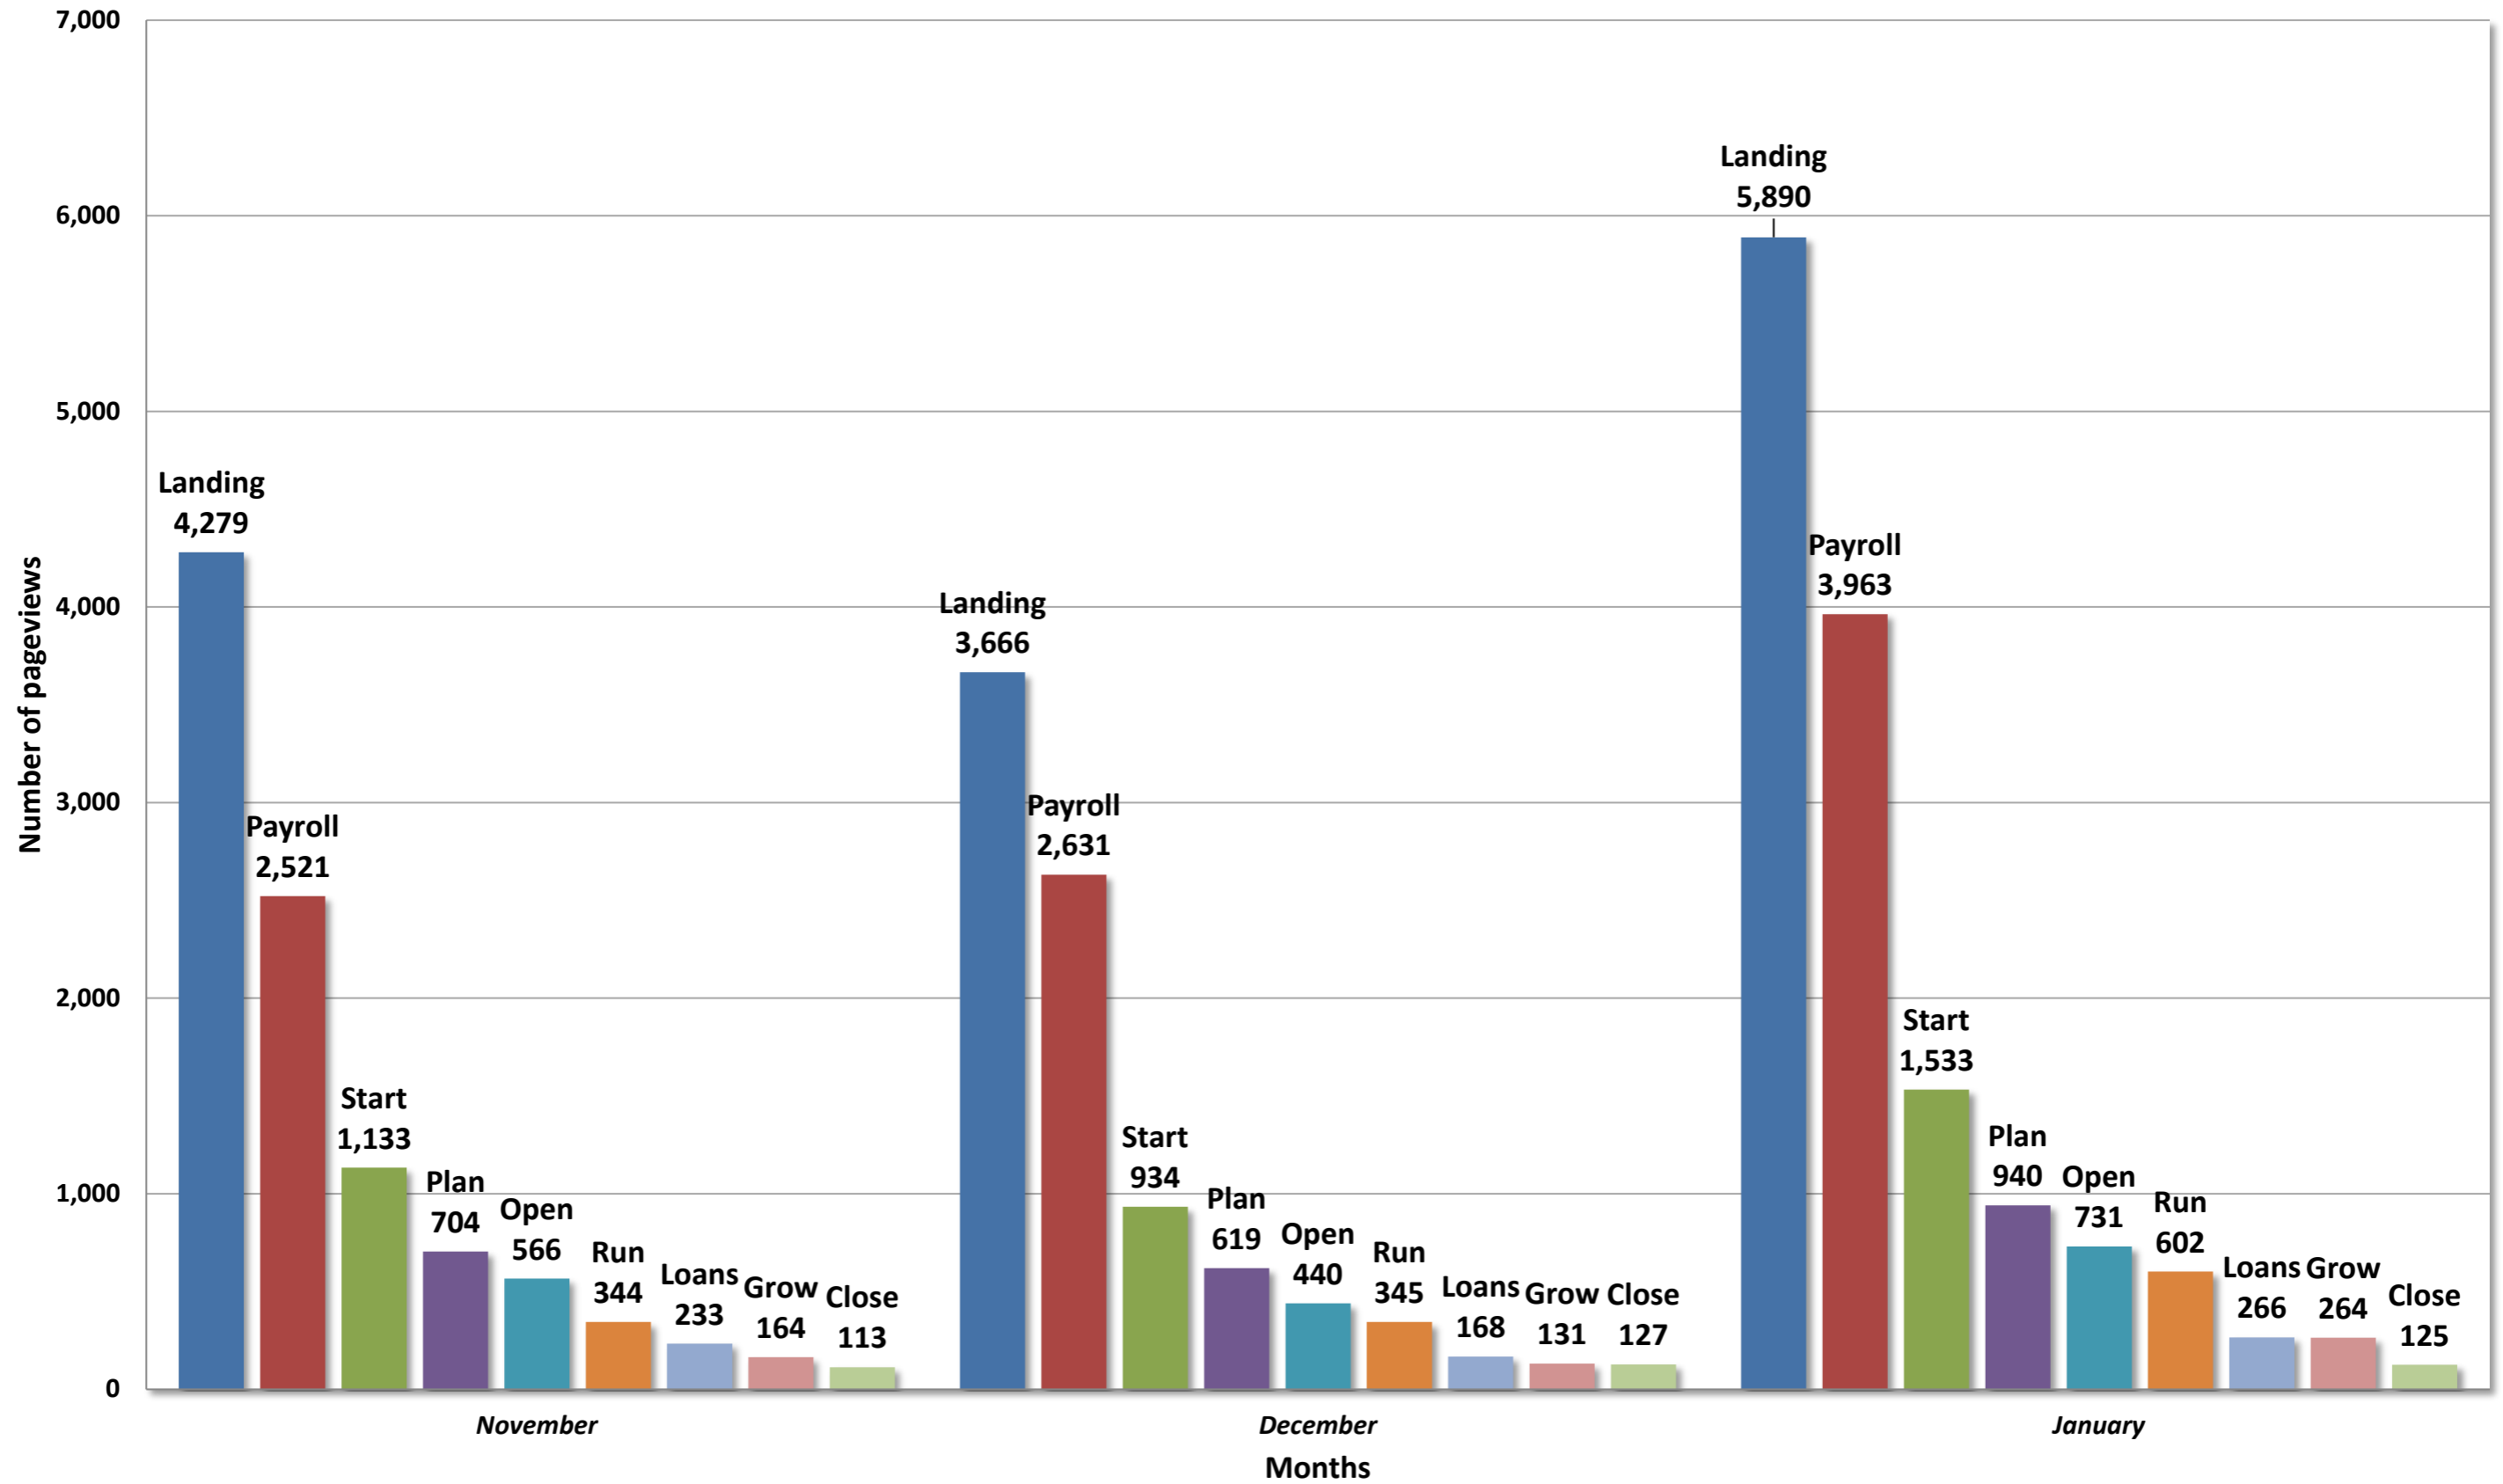

Small Business Guide (Translated) - Downloads
November 2017 - January 2018

Small Business Guide - Pageviews

Page name										
Referrer	Landing	Plan	Start	Payroll	Open	Run	Grow	Close	Loan Programs	Total
BLS	3,609	640	970	220	498	274	68	54	142	6,475
LNI	2,727	213	474	521	423	286	217	54	84	4,999
Access	642	113	179	56	59	26	19	9	62	1,165
DOL	142	11	36	6	16	15	3	7	5	241
BusinessHub	35	11	11	87	7	3	4	2	4	164
DOR	43	8	8	4	5	3	2	4	4	81
ORIA	30	1	3	1	3	3	3	1	1	46
WSGC	17	2	2	2		1				24
ECY	7	2		4	1	1			2	17
SOS	5	1	2		1	1			1	11
OFM	7	1	1	1				1		11
ESD	6			2	1	1				10
LCB	7			2						9
OMWBE	2	1	3	1						7
DVA	3								1	4
COM									1	1
wsdot.wa.gov	1									1
Total	7,283	1,004	1,689	907	1,014	614	316	132	307	13,266

Small Business Guide - Downloads

Referrer	Doc name						Loan Programs	Total
	English	Spanish	Russian	Korean	Chinese	Vietnamese		
BusinessHub	270	5	5	2	10	5		297
BLS	235	40	2	3	12		4	296
LNI	133	54	2	2	5	1	1	198
Access	34	9	2	4	2		2	53
DOL	7	4						11
DOR	10							10
ORIA	3							3
ESD	1							1
OMWBE	1							1
Total	694	112	11	11	29	6	7	870

Country	Session
Somalia	3
Brazil	3
Costa Rica	3
Zambia	3
Uganda	3
Kenya	2
Mexico	2
Thailand	2
Ireland	2
Sweden	2
China	2
Swaziland	2
South Africa	2
Zimbabwe	2
St. Helena	1
Tanzania	1
Malaysia	1
Indonesia	1
Belgium	1
Trinidad & Tobago	1
Colombia	1
Saudi Arabia	1