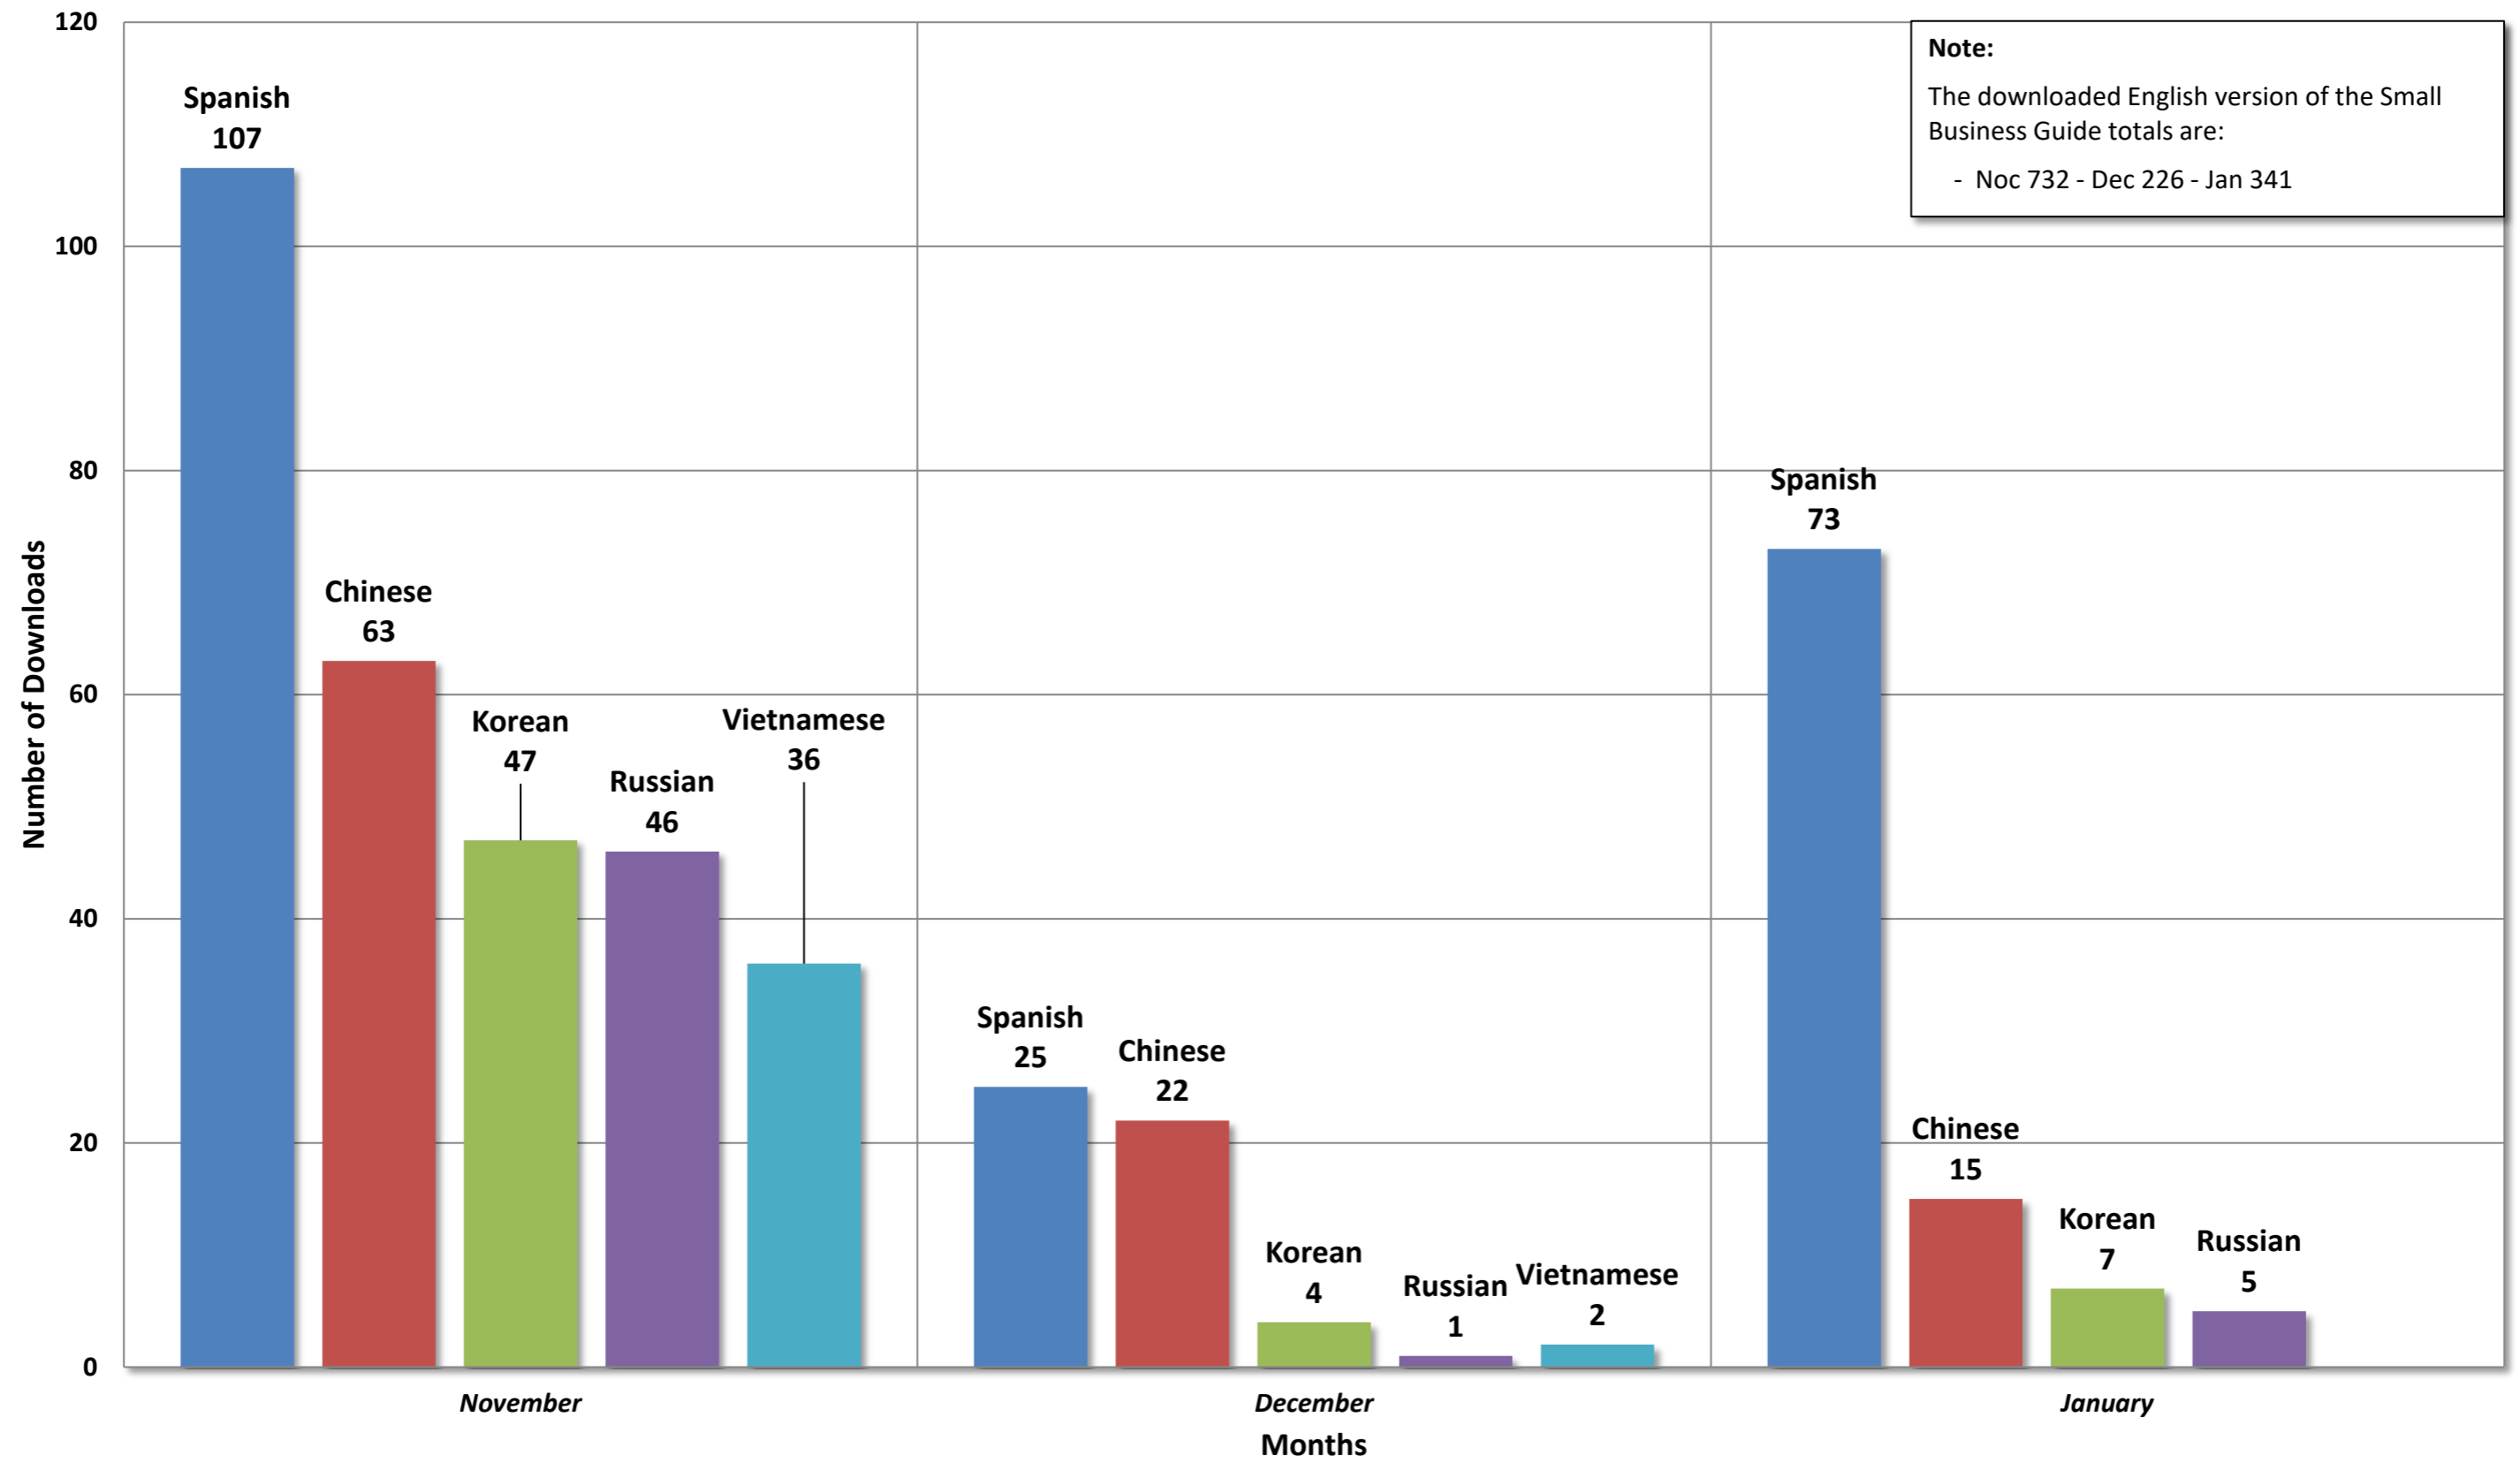

Small Business Guide (Translated) - Downloads
November 2017 - January 2018

Small Business Guide - Pageviews

Page name										
Referrer	Landing	Plan	Start	Payroll	Open	Run	Grow	Close	Loan Programs	Total
BLS	3,609	640	970	220	498	274	68	54	142	6,475
LNI	2,727	213	474	521	423	286	217	54	84	4,999
Access	642	113	179	56	59	26	19	9	62	1,165
DOL	142	11	36	6	16	15	3	7	5	241
BusinessHub	35	11	11	87	7	3	4	2	4	164
DOR	43	8	8	4	5	3	2	4	4	81
ORIA	30	1	3	1	3	3	3	1	1	46
WSGC	17	2	2	2		1				24
ECY	7	2		4	1	1			2	17
SOS	5	1	2		1	1			1	11
OFM	7	1	1	1				1		11
ESD	6			2	1	1				10
LCB	7			2						9
OMWBE	2	1	3	1						7
DVA	3								1	4
COM									1	1
wsdot.wa.gov	1									1
Total	7,283	1,004	1,689	907	1,014	614	316	132	307	13,266

Small Business Guide - Downloads

Referrer	Doc name						Loan Programs	Total
	English	Spanish	Russian	Korean	Chinese	Vietnamese		
BusinessHub	270	5	5	2	10	5		297
BLS	235	40	2	3	12		4	296
LNI	133	54	2	2	5	1	1	198
Access	34	9	2	4	2		2	53
DOL	7	4						11
DOR	10							10
ORIA	3							3
ESD	1							1
OMWBE	1							1
Total	694	112	11	11	29	6	7	870

ORIA Website Sessions - Countries

November 2017 - January 2018

Country	Session
United States	25,713
Russia	272
Canada	217
(not set)	88
Japan	48
South Korea	47
France	45
India	38
United Kingdom	37
Australia	30
Germany	29
Ukraine	29
Singapore	22
Nigeria	18
Spain	16
Peru	10
Philippines	9
Chile	7
Czechia	6
Italy	6
Ethiopia	4
Netherlands	4

Country	Session
Somalia	3
Brazil	3
Costa Rica	3
Zambia	3
Uganda	3
Kenya	2
Mexico	2
Thailand	2
Ireland	2
Sweden	2
China	2
Swaziland	2
South Africa	2
Zimbabwe	2
St. Helena	1
Tanzania	1
Malaysia	1
Indonesia	1
Belgium	1
Trinidad & Tobago	1
Colombia	1
Saudi Arabia	1