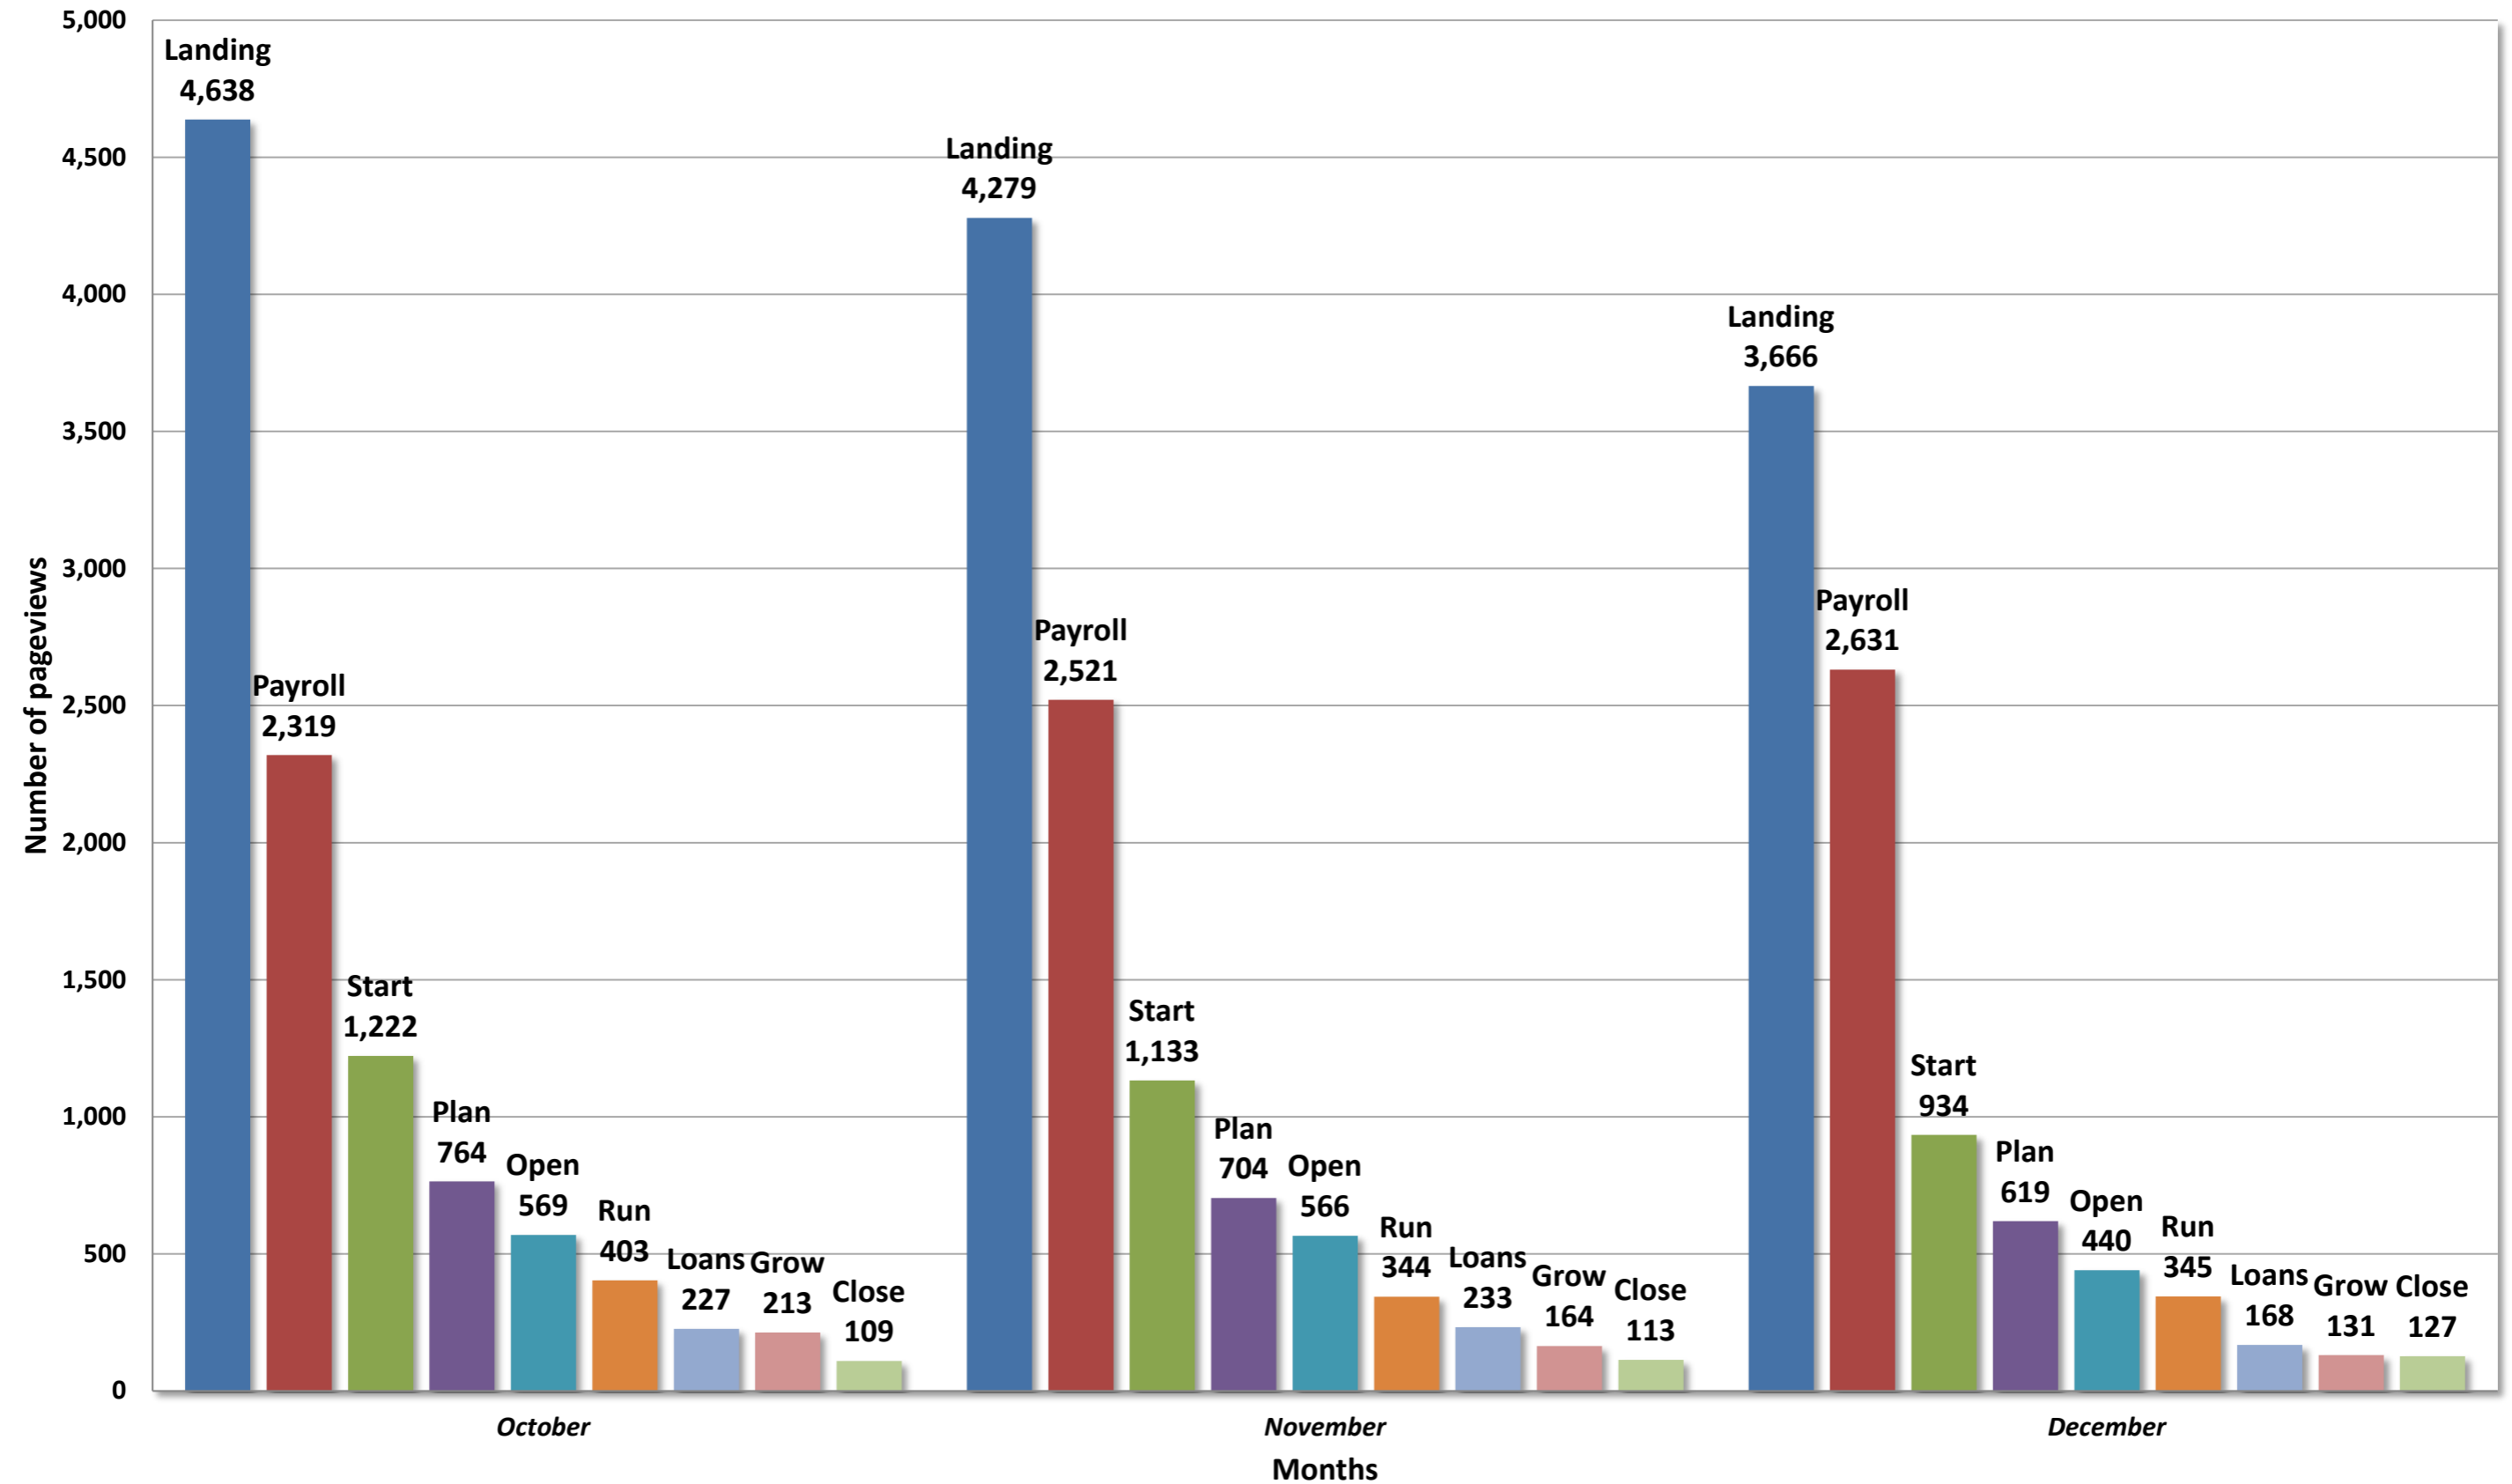

Small Business Guide (Translated) - Downloads

October 2017 - December 2017

Small Business Guide - Pageviews

Page name										
Referrer	Landing	Plan	Start	Payroll	Open	Run	Grow	Close	Loan Programs	Total
BLS	3,136	549	887	198	457	235	51	41	120	5,674
LNI	2,300	183	426	488	374	223	190	49	79	4,312
Access	722	119	161	64	56	20	14	6	73	1,235
DOL	140	16	38	6	7	15	4	5	10	241
BusinessHub	38	9	11	69	7	7	4	2	11	158
ORIA	65	9	13	15	19	14	9	3	7	154
DOR	86	8	10	3	6	2	4	14	2	135
WSGC	33	5	6	4		1				49
SOS	12	3	12		3	1			1	32
ECY	10	5	1	6	1	2		2	3	30
LCB	17	1	1	3		1		2	1	26
OMWBE	6	3	1							10
ESD	3			1	1	1				6
DVA	3								1	4
OFM	2		1					1		4
COM									1	1
Governor				1						1
Total	6,573	910	1,568	858	931	522	276	125	309	12,072

Small Business Guide - Downloads

Referrer	Doc name						Loan Programs	Total
	English	Spanish	Russian	Korean	Chinese	Vietnamese		
BusinessHub	273	5	6	2	10	5		301
BLS	203	35	1	2	13	1	3	258
LNI	126	41	2	1	6	1	1	178
Access	24	7		2	3		1	37
DOR	8							8
ORIA	5							5
DOL	4					1		5
OMWBE	2							2
LCB	1							1
Total	646	88	9	7	32	8	5	795

Country	Session
United States	22,810
Russia	273
Canada	182
(not set)	97
India	85
Japan	46
South Korea	41
France	38
Nigeria	31
United Kingdom	30
Germany	30
Australia	29
Ukraine	28
Singapore	26
Spain	15
Peru	10
Philippines	7
Czechia	6
Italy	5
Netherlands	5
China	4
Uganda	4
Kenya	4
Ireland	3
Chile	3

Country	Session
Saudi Arabia	2
Ethiopia	2
Libya	2
Zambia	2
Somalia	2
Thailand	2
Zimbabwe	2
Sweden	2
Indonesia	2
Swaziland	2
Brazil	2
South Africa	2
Mexico	2
Kuwait	1
Liberia	1
Colombia	1
Sri Lanka	1
Belgium	1
Bangladesh	1
Costa Rica	1
Malaysia	1