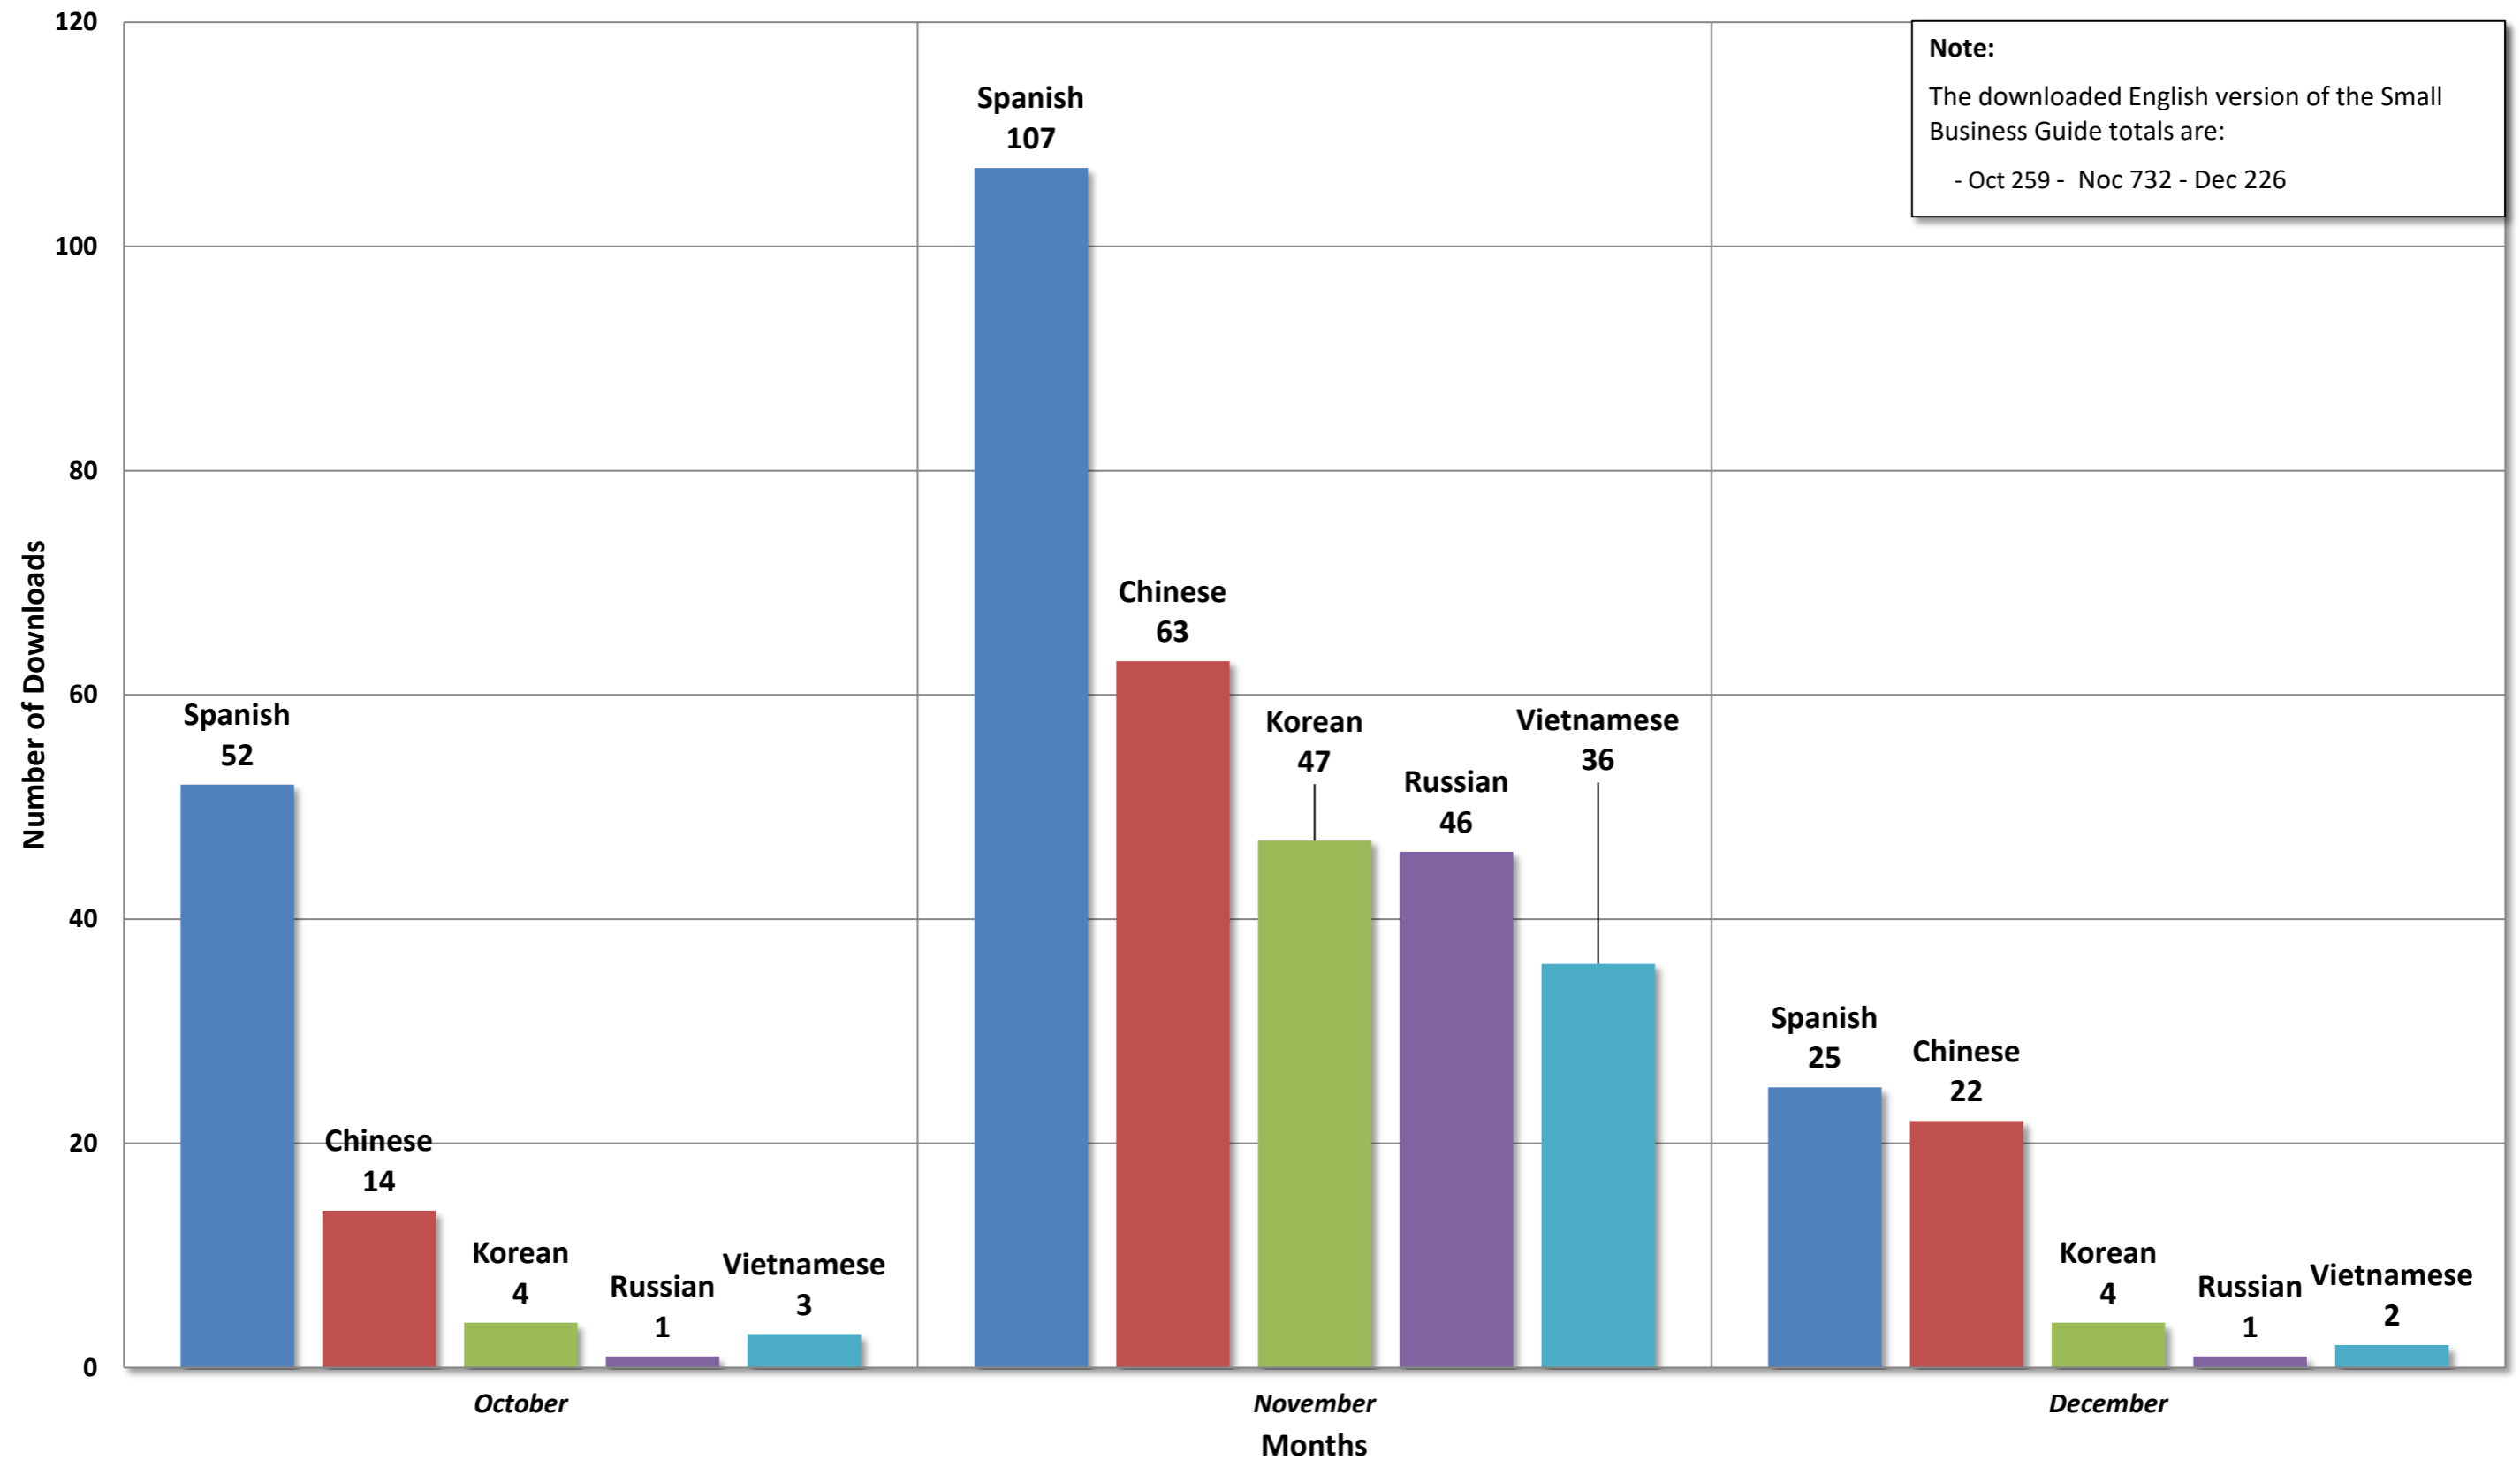

Small Business Guide (Translated) - Downloads

October 2017 - December 2017

Small Business Guide - Pageviews

Page name										
Referrer	Landing	Plan	Start	Payroll	Open	Run	Grow	Close	Loan Programs	Total
BLS	3,136	549	887	198	457	235	51	41	120	5,674
LNI	2,300	183	426	488	374	223	190	49	79	4,312
Access	722	119	161	64	56	20	14	6	73	1,235
DOL	140	16	38	6	7	15	4	5	10	241
BusinessHub	38	9	11	69	7	7	4	2	11	158
ORIA	65	9	13	15	19	14	9	3	7	154
DOR	86	8	10	3	6	2	4	14	2	135
WSGC	33	5	6	4		1				49
SOS	12	3	12		3	1			1	32
ECY	10	5	1	6	1	2		2	3	30
LCB	17	1	1	3		1		2	1	26
OMWBE	6	3	1							10
ESD	3			1	1	1				6
DVA	3								1	4
OFM	2		1					1		4
COM									1	1
Governor				1						1
Total	6,573	910	1,568	858	931	522	276	125	309	12,072

Small Business Guide - Downloads

Referrer	Doc name						Loan Programs	Total
	English	Spanish	Russian	Korean	Chinese	Vietnamese		
BusinessHub	273	5	6	2	10	5		301
BLS	203	35	1	2	13	1	3	258
LNI	126	41	2	1	6	1	1	178
Access	24	7		2	3		1	37
DOR	8							8
ORIA	5							5
DOL	4					1		5
OMWBE	2							2
LCB	1							1
Total	646	88	9	7	32	8	5	795

Country	Session
United States	22,810
Russia	273
Canada	182
(not set)	97
India	85
Japan	46
South Korea	41
France	38
Nigeria	31
United Kingdom	30
Germany	30
Australia	29
Ukraine	28
Singapore	26
Spain	15
Peru	10
Philippines	7
Czechia	6
Italy	5
Netherlands	5
China	4
Uganda	4
Kenya	4
Ireland	3
Chile	3

Country	Session
Saudi Arabia	2
Ethiopia	2
Libya	2
Zambia	2
Somalia	2
Thailand	2
Zimbabwe	2
Sweden	2
Indonesia	2
Swaziland	2
Brazil	2
South Africa	2
Mexico	2
Kuwait	1
Liberia	1
Colombia	1
Sri Lanka	1
Belgium	1
Bangladesh	1
Costa Rica	1
Malaysia	1