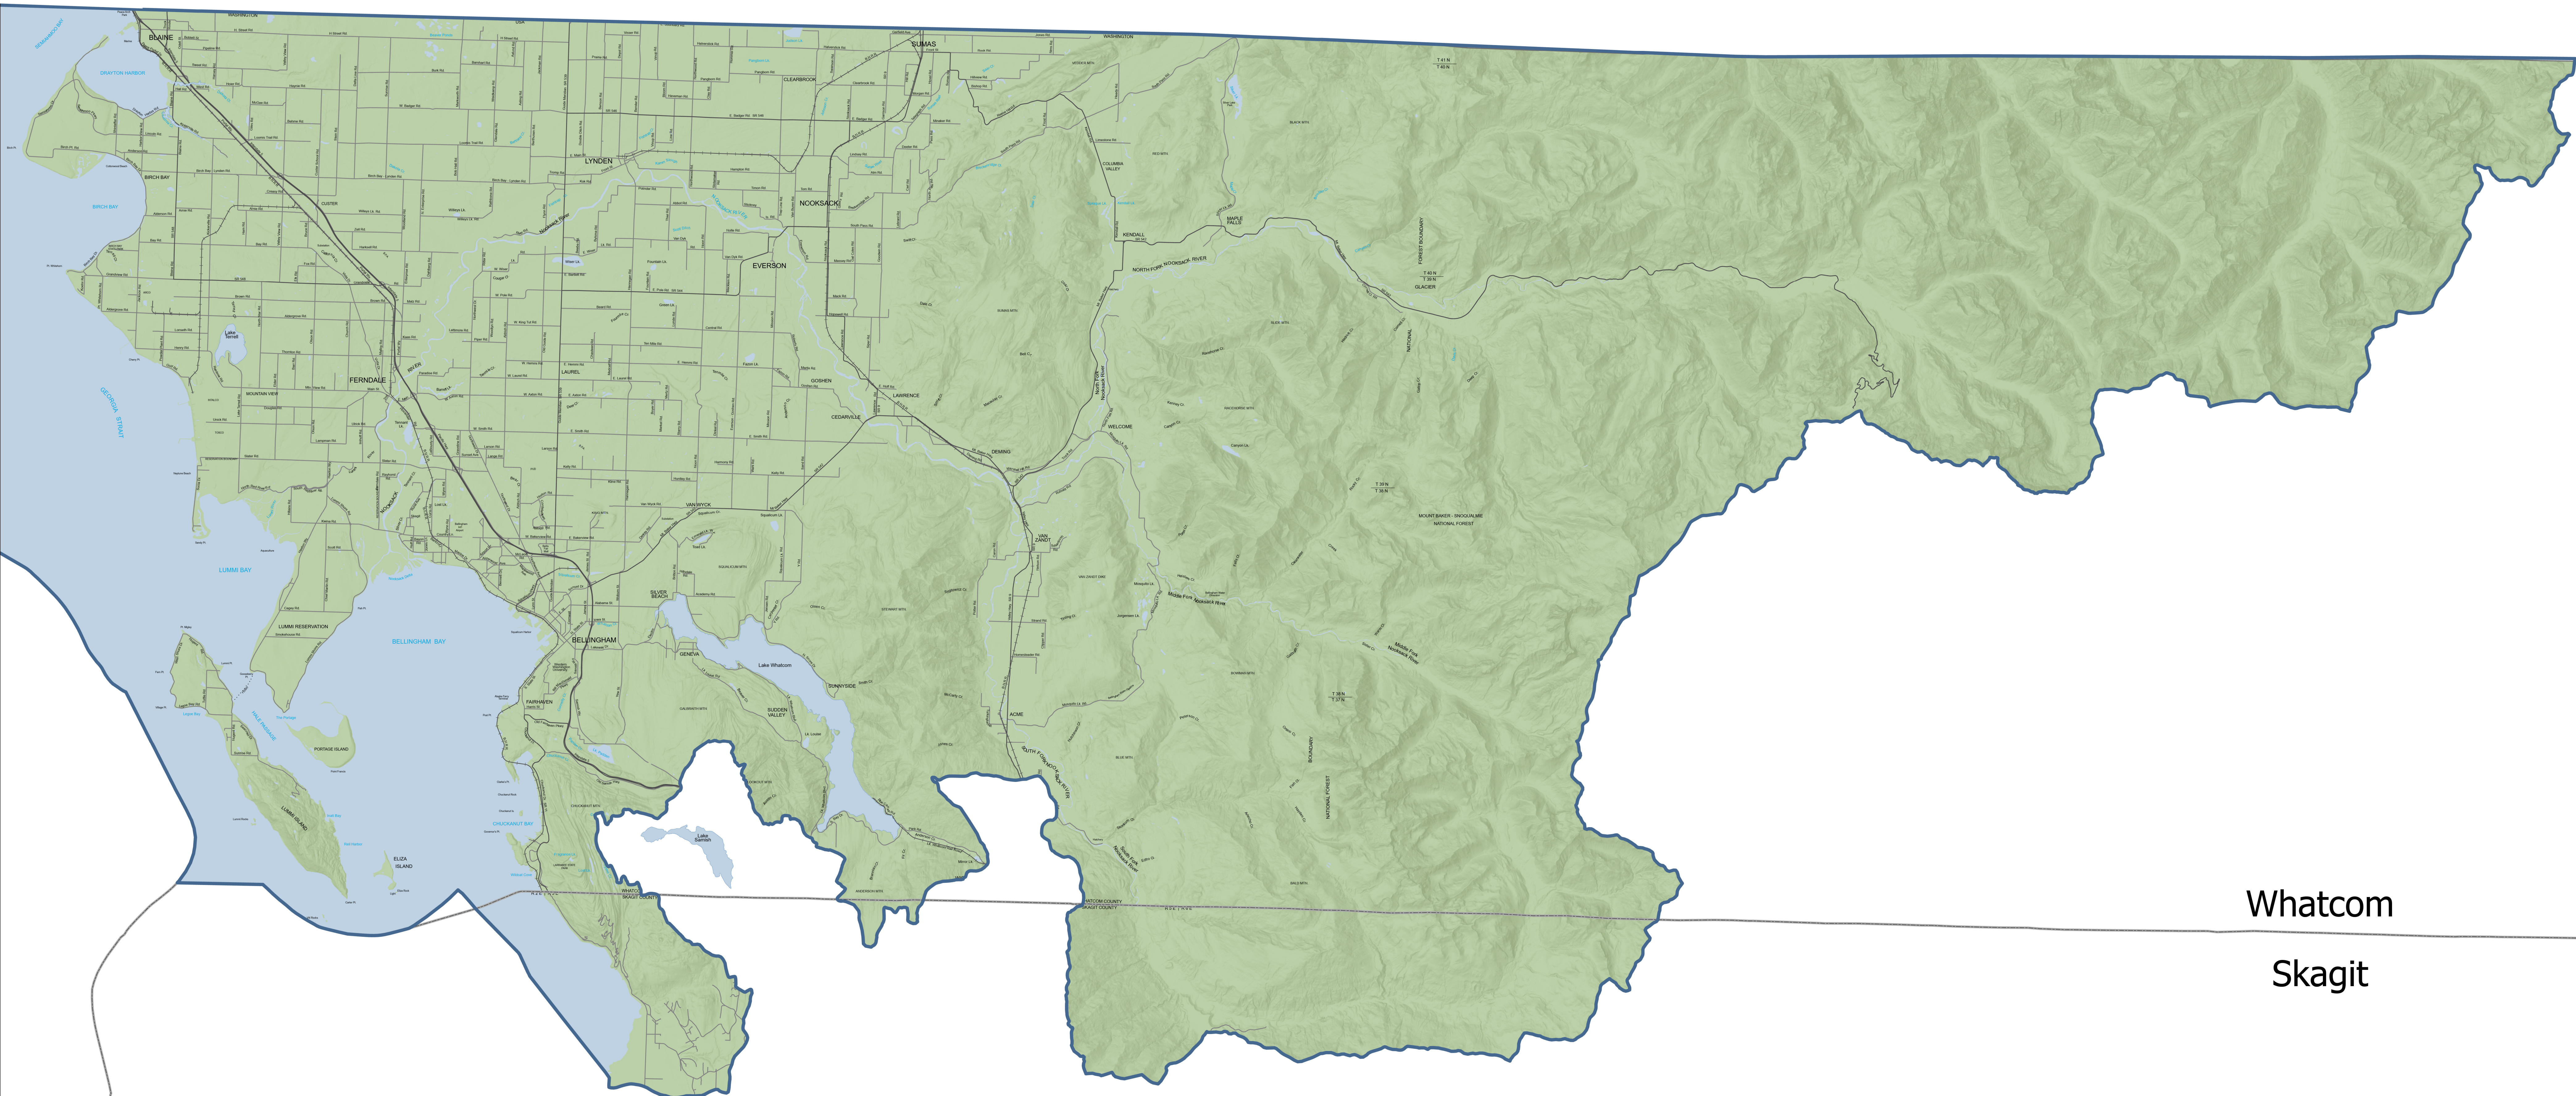

Water Resource Inventory Area 1

Whatcom

Skagit

Point Roberts